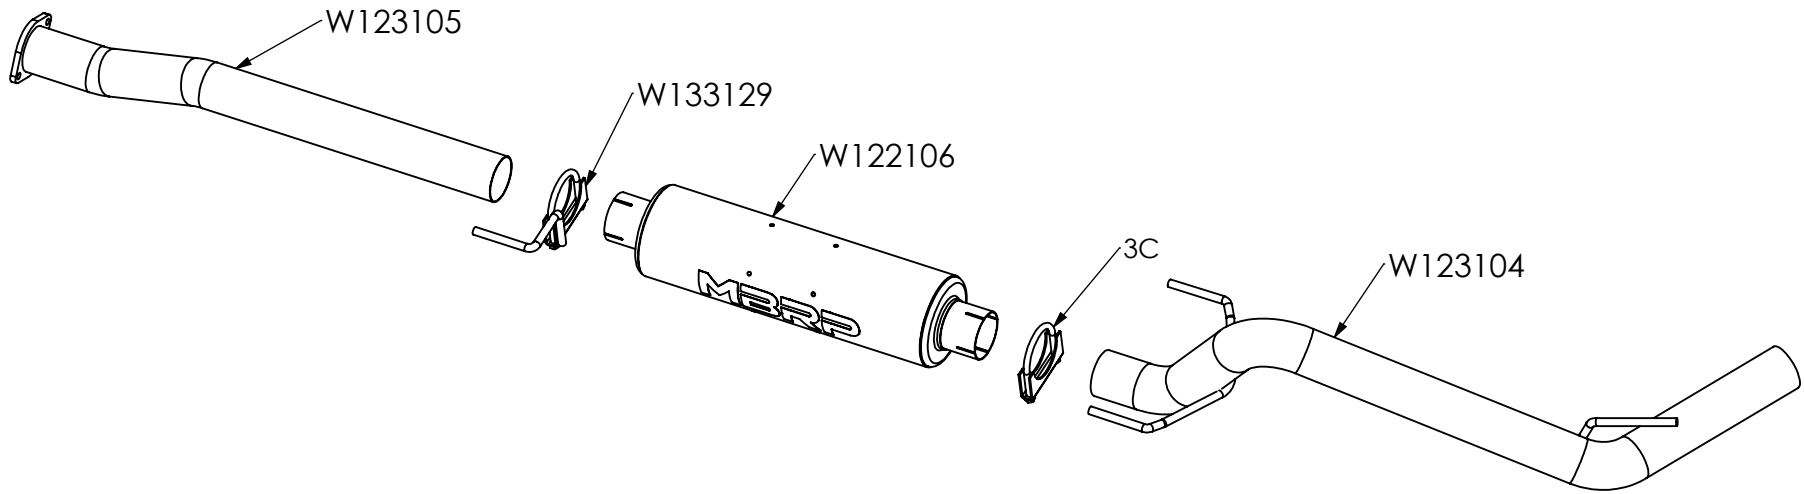

# S5338P

2016-2023 TOYOTA TACOMA 3.5L, CAT-BACK, 3.0" SINGLE SIDE

ITEM NO.	PART NUMBER	DESCRIPTION	S5338P/QTY.
1	W123105	PIPE ASSEMBLY, 3", FRONT	1
2	W122106	26" SINGLE MUFFLER 3" INLET/OUTLET	1
3	W123104	TAIL PIPE ASSEMBLY, 3"	1
4	W133129	HANGER CLAMP, 3.0"	1
5	3C	CLAMP, 3.0", SADDLE, PLAIN	1