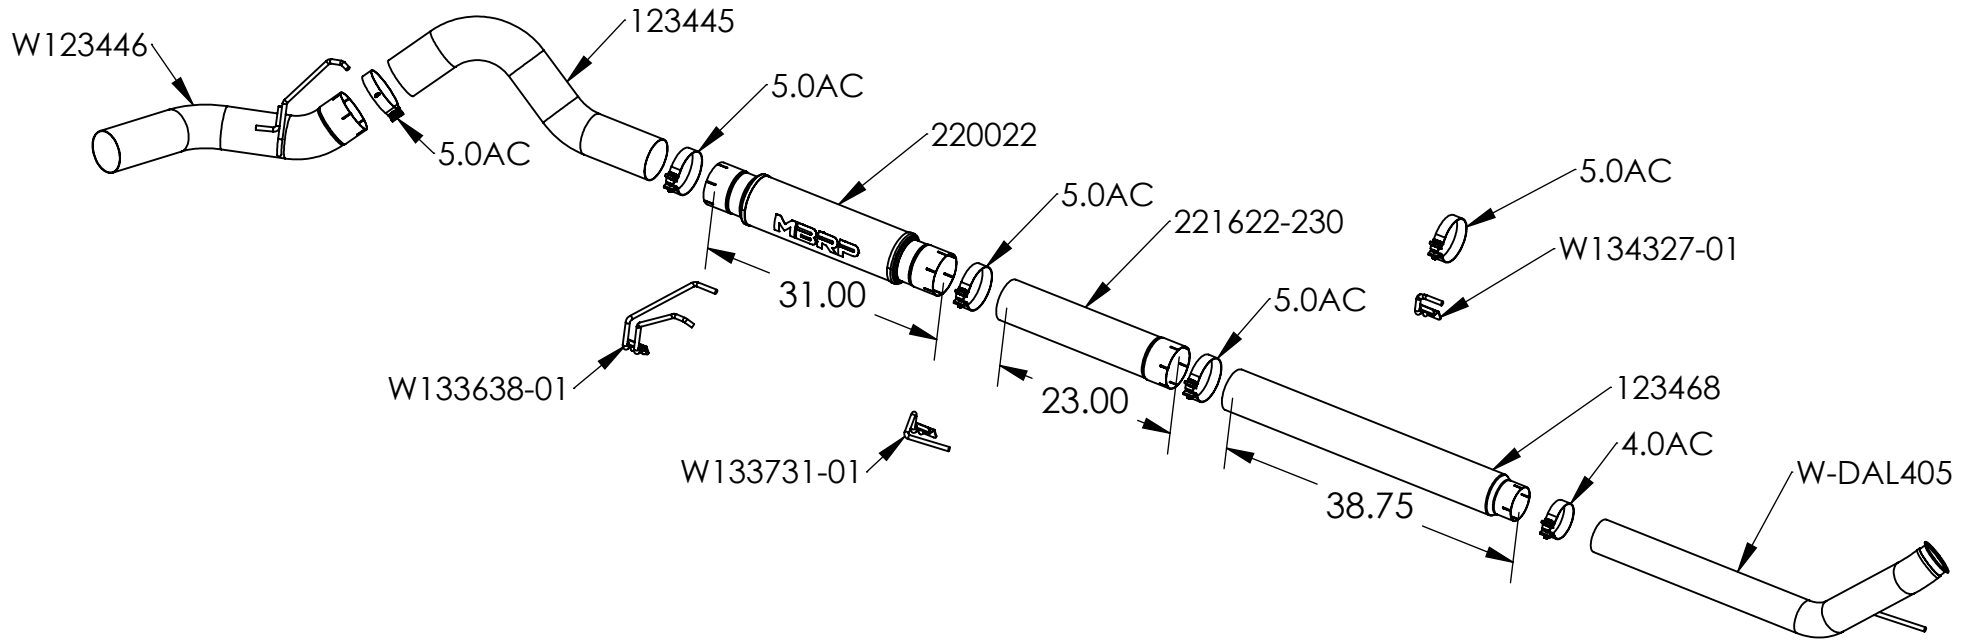

S61140P

2003-2004 DODGE 2500/3500, 5.9L CUMMINS , TURBO BACK, 5", SINGLE SIDE
 NOT FOR USE ON VEHICLES WITH CATALYTIC CONVERTER,

ITEM NO.	PART NUMBER	DESCRIPTION	S61140P/QTY.
1	W-DAL405	PIPE ASSEMBLY, 4", DOWN	1
2	123468	PIPE, EXTENSION 5" X 39"L REDUCED TO 4" ID	1
3	221622-230	EXTENSION PIPE 5"	1
4	220022	5" MUFFLER ASSEMBLY	1
5	123445	PIPE, 5" OVERAXLE (D432)	1
6	W123446	PIPE, 5" TAIL PIPE (D432)	1
7	5.0AC	CLAMP, 5" BAND, ALUMINIZED STEEL	5
8	4.0AC	CLAMP, 4" BAND, ALUMINIZED STEEL	1
9	W134327-01	HANGER ASSY, HANG TIGHT™, 1/2"	1
10	W133731-01	HANGER ASSY, HANG TIGHT™, 1/2"	1
11	W133638-01	HANGER ASSY, HANG TIGHT™, DUAL 1/2"	1