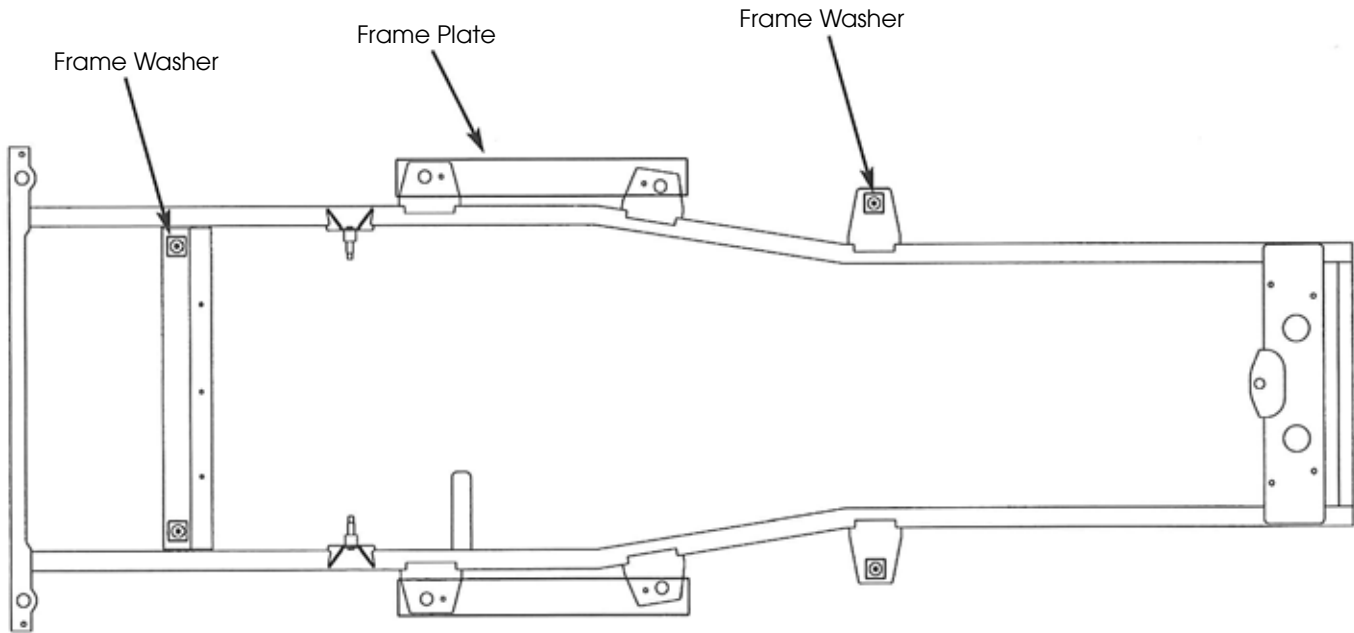

OMIX-ADA, Inc.

460 HORIZON DR. SUITE 400 | SUWANEE, GA 30024 | PHONE: 770-614-6101 | FAX: 770-614-6069 | info@omix-ada.com

12201.03

BODY MOUNT BUSHING KIT 76-86CJ

MOUNTING KIT FOR FIBERGLASS BODIES ONLY

(Diagram above is for example purposes only)

Contents:

- (2) Hood Hinge Brackets
- (1) Emergency Brake Bracket
- (1) 24" Body Mounting Rubber
- (4) 2 x 2 Frame Washers
- (1) Clutch Support Channel
- (2) Frame Plates
- (2) Fender Plates (1-1/2" x 13-1/2")
- (10) 3/8" Lock Nuts
- (12) 3/8" Flat Washers
- (18) 1/2" Flat Washers
- (2) 3/8" x 3" Bolts
- (8) 3/8" x 3" Carriage Bolts