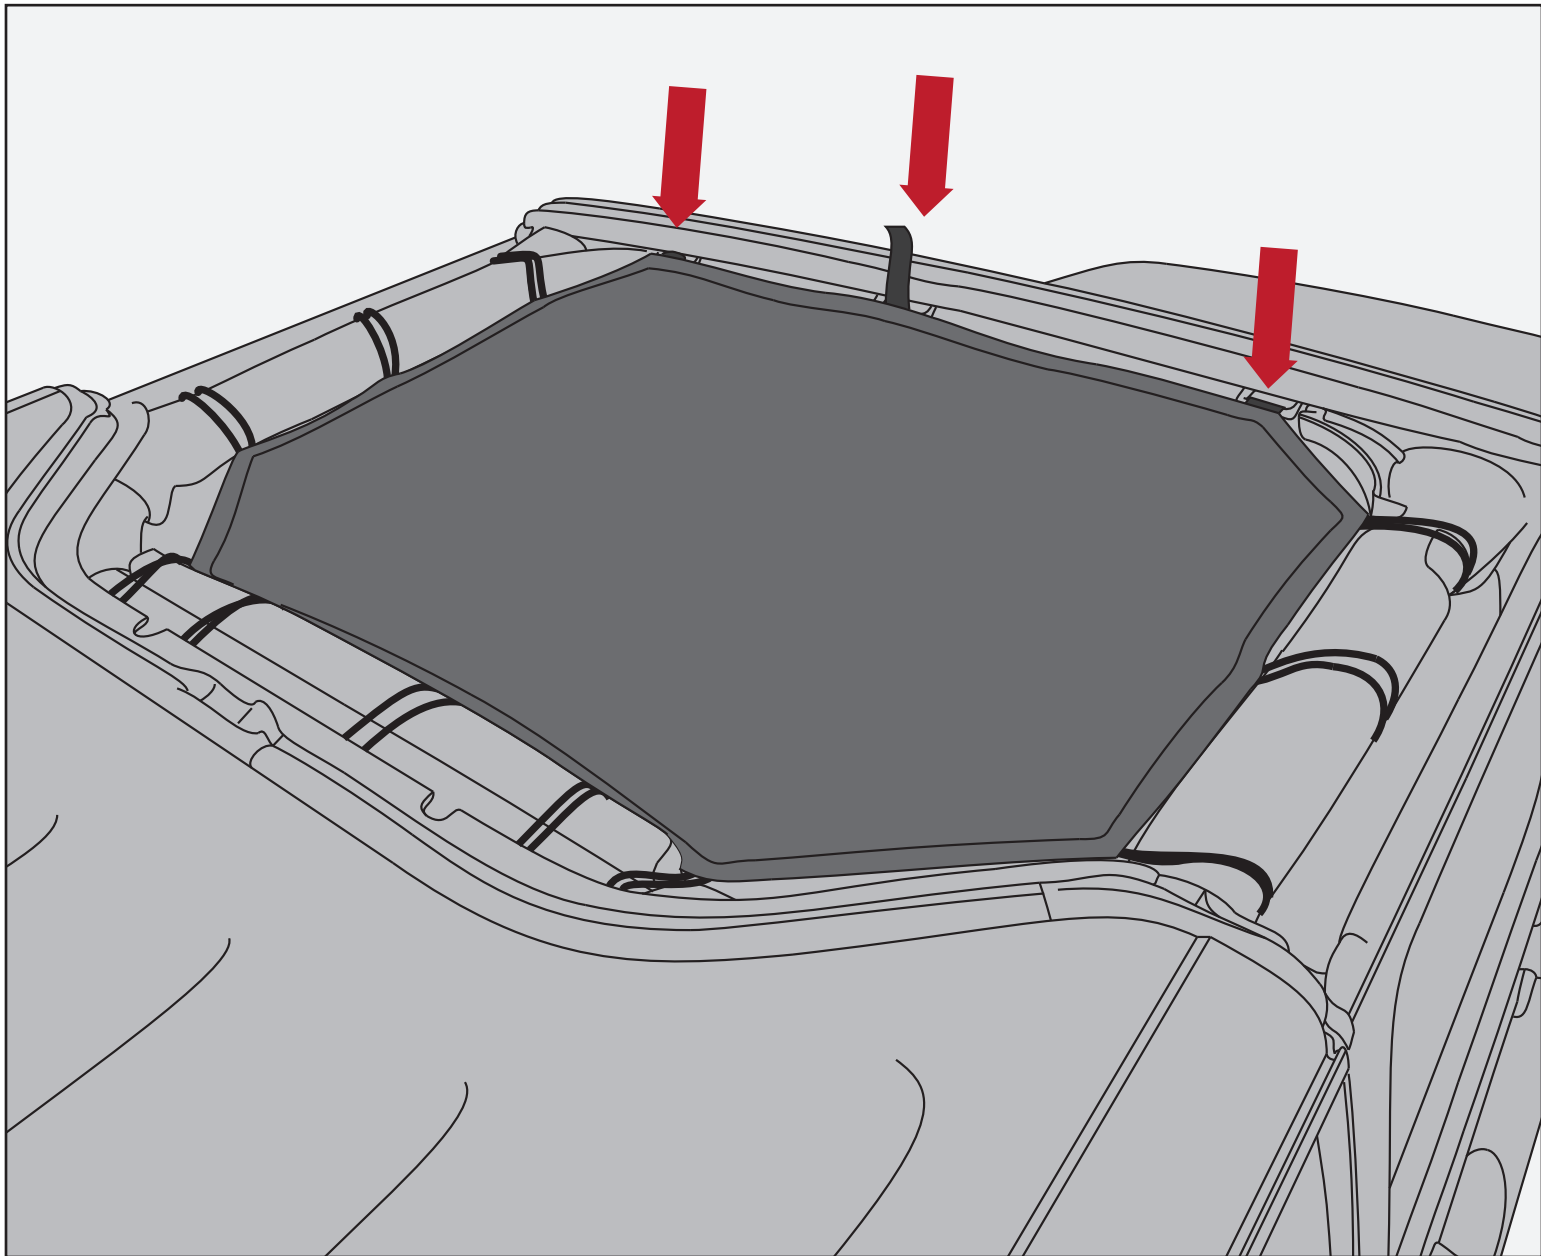

OMIX-ADA, Inc.

460 HORIZON DR. SUITE 100 | SUWANEE, GA 30024 | PHONE: 770-614-6101 | FAX: 770-614-6069 | info@omix-ada.com

Part #13579.15
13579.45

Total Eclipse Shade

Installation Instructions:

1. Secure Total Eclipse Shade using toggles and bungees around side sport bars and sound bar.
2. Loop (3) hook and loop straps around footman loops at top of windshield.
3. Adjust bungee position as necessary to center Total Eclipse Shade.