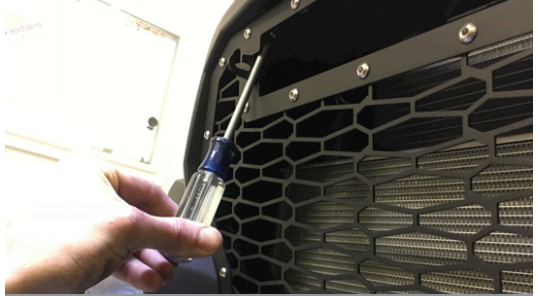

STEP 5

Using the provided screws, install the top two screws into the tabs by going through the light opening. Then install the screws into the side tabs by going through the light opening as shown below.

See Figure 5

FIGURE 5

STEP 6

Once all the screws are in place and tight, install the RIGID light and adjust as needed.

See Figure 6