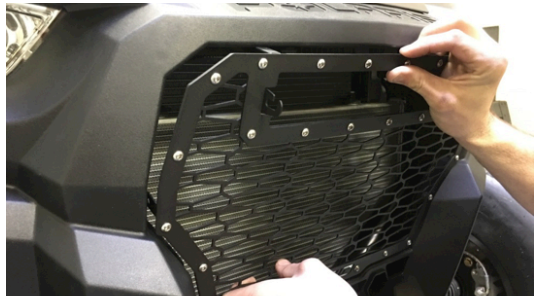

See Figure 2

FIGURE 2

STEP 3

Using sheet metal pliers or equivalent, bend the lower two tabs slightly as shown below.

See Figure 3

FIGURE 3

STEP 4

Mount the RIGID grille into the factory opening by installing the lower section first. Make sure the two tabs that were just bent, are against the lower plastic lip of the opening.

See Figures 4, 4.1

FIGURE 4

FIGURE 4.1

STEP 5

Using the provided screws, install the top two screws into the tabs by going through the light opening. Then install the screws into the side tabs by going through the light opening as shown below.