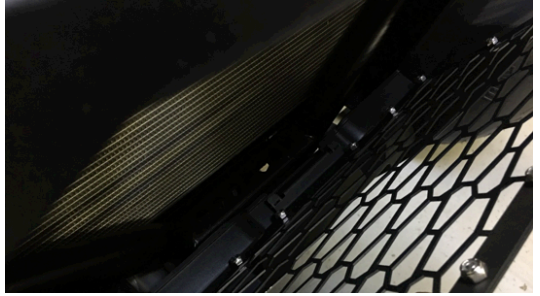

See Figure 2

FIGURE 2

STEP 3

Using sheet metal pliers or equivalent, bend the lower two tabs slightly as shown below.

See Figure 3

FIGURE 3

STEP 4

Mount the RIGID grille into the factory opening by installing the lower section first. Make sure the two tabs that were just bent, are against the lower plastic lip of the opening.

See Figures 4, 4.1

FIGURE 4

FIGURE 4.1

STEP 5

Using the provided screws, install the top two screws into the tabs by going through the light opening. Then install the screws into the side tabs by going through the light opening as shown below.