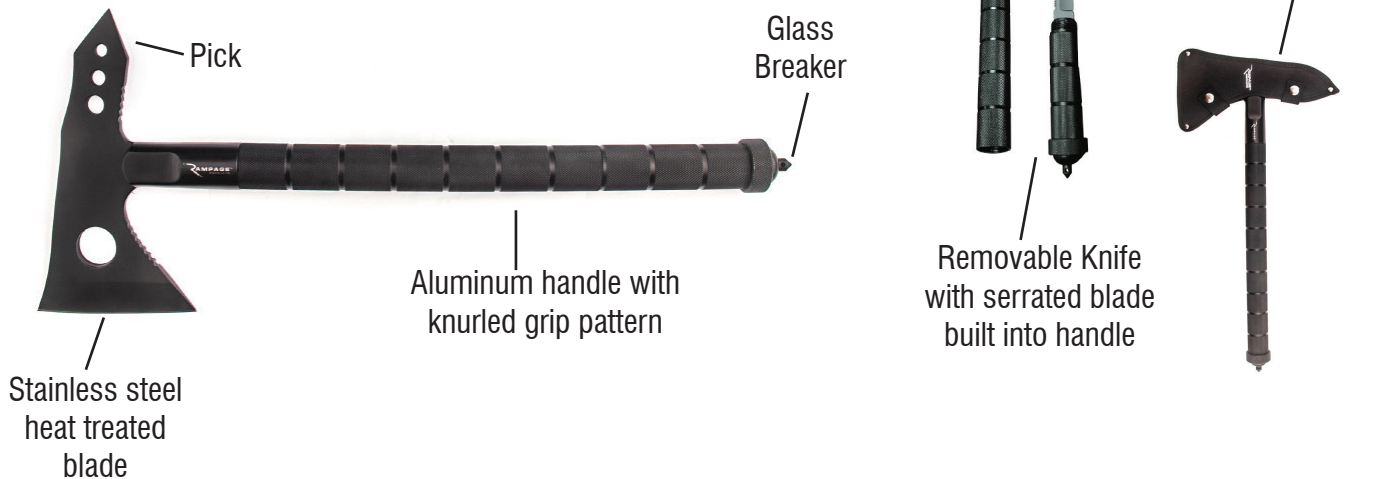

CAUTION:

- The Recovery Axe is extremely sharp and can cause bodily injury if not properly used
- Keep The Recovery Axe away from Children
- Always cut away from yourself and other people
- Safety goggles are recommended to keep debris out of your eyes during use

Contents

NOTE: Actual product may vary from image.

Includes:

- Recovery Axe
- Durable Blade Cover

Care and Cleaning

- Rampage products are built to last; regularly clean and inspect your Recovery Axe by Rampage Products.