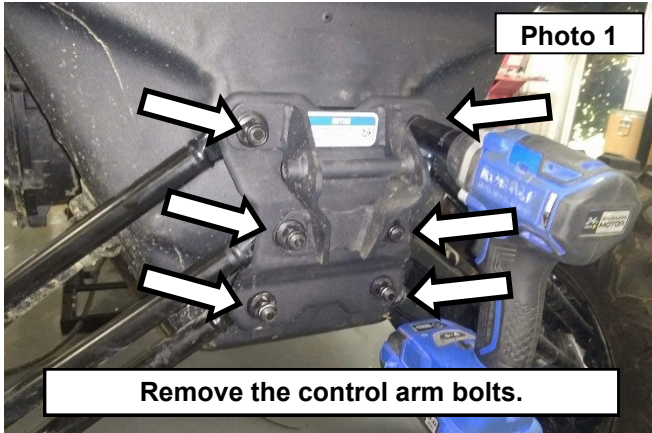

Periodically check all hardware for tightness.

**KIT CONTENTS:**

Receiver Hitch

**TOOLS NEEDED:**

18mm Wrench and Socket  
Torque Wrench

**HARDWARE:**

Reuse Stock Hardware.

**Torque Specs:**

## INSTALLATION INSTRUCTONS

1. Use a jack to lift the rear of the UTV to take the pressure off of the rear control arms.
2. Using an 18mm socket/wrench remove the outer nuts and bolts on the rear control arms of the UTV. **See Photo 1.**
3. Remove the stock mount. **See Photo 2.**