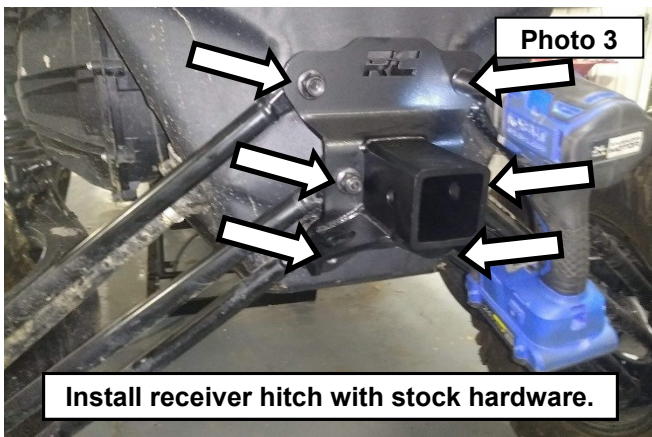

Periodically check all hardware for tightness.

**KIT CONTENTS:**

Receiver Hitch

**TOOLS NEEDED:**

18mm Wrench and Socket  
Torque Wrench

**HARDWARE:**

Reuse Stock Hardware.

**Torque Specs:**

## INSTALLATION INSTRUCTONS

1. Use a jack to lift the rear of the UTV to take the pressure off of the rear control arms.
2. Using an 18mm socket/wrench remove the outer nuts and bolts on the rear control arms of the UTV. **See Photo 1.**
3. Remove the stock mount. **See Photo 2.**

4. Install the RC receiver hitch on the rear of the UTV using the stock hardware. **See Photo 3.**

5. **2022 and Up Models Only:** Top and bottom bolts are not needed. **See Photo 4.**
6. Tighten the nuts and bolts using a 18mm socket/wrench on the bolts and a 18mm wrench on the (4) nuts.
7. Lower the UTV and remove the jack.