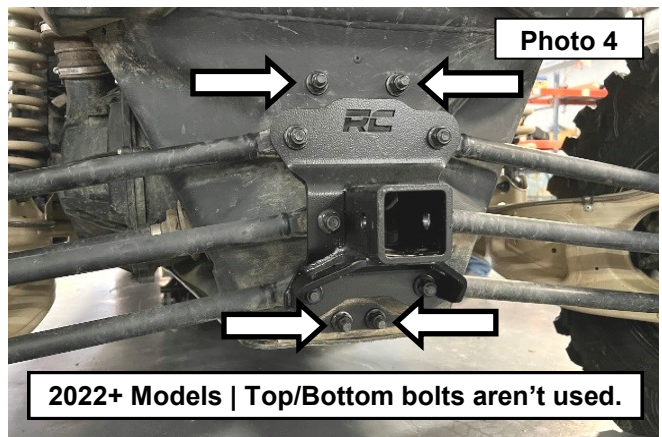

Periodically check all hardware for tightness.

**KIT CONTENTS:**

Receiver Hitch

**TOOLS NEEDED:**

18mm Wrench and Socket  
Torque Wrench

**HARDWARE:**

Reuse Stock Hardware.

**Torque Specs:**

## INSTALLATION INSTRUCTONS

1. Use a jack to lift the rear of the UTV to take the pressure off of the rear control arms.
2. Using an 18mm socket/wrench remove the outer nuts and bolts on the rear control arms of the UTV. **See Photo 1.**
3. Remove the stock mount. **See Photo 2.**

4. Install the RC receiver hitch on the rear of the UTV using the stock hardware. **See Photo 3.**

5. **2022 and Up Models Only:** Top and bottom bolts are not needed. **See Photo 4.**
6. Tighten the nuts and bolts using a 18mm socket/wrench on the bolts and a 18mm wrench on the (4) nuts.
7. Lower the UTV and remove the jack.