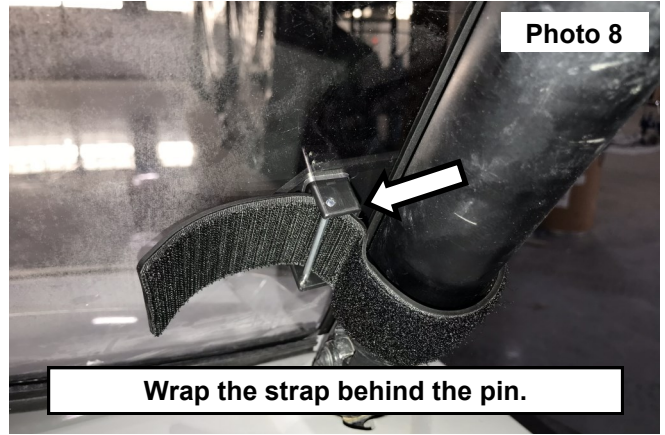

INSTALLATION INSTRUCTONS

1. Clean the surface of the UTV that the windshield will be applied to. **See Photo 1.**
2. Remove the protective cover from the windshield. **See Photo 2.**

3. Install the bottom seal, starting at one bottom corner and continue to the opposite bottom corner. **See Photo 3.**
4. Install the rubber seal, starting on the bottom of one side and continue around the top side to the bottom of the opposite side, trim any excess. **See Photo 4.**

5. Place the windshield onto the front of the UTV. **See Photo 5.**
6. **NOTE:** How the strap is wrapped behind the pin. **See Photo 6.**

7. Install the 2 straps into the opening in each side of the windshield. **See Photo 7.**
8. Wrap the strap behind the pin in the outer portion of the strap. **See Photo 8.**