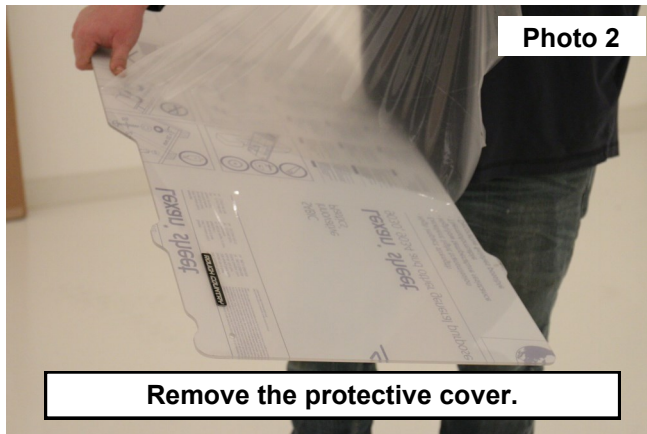

Periodically check all hardware for tightness.

KIT CONTENTS:

- Windshield x1
- Seal x1
- Bottom Seal x1
- Straps x2

Torque Specs:

Size	Grade 5	Grade 8	Size	Class 8.8	Class 10.9
5/16"	15 ft/lbs	20ft/lbs	6MM	5ft/lbs	9ft/lbs
3/8"	30 ft/lbs	35ft/lbs	8MM	18ft/lbs	23ft/lbs
7/16"	45 ft/lbs	60ft/lbs	10MM	32ft/lbs	45ft/lbs
1/2"	65 ft/lbs	90ft/lbs	12MM	55ft/lbs	75ft/lbs
9/16"	95 ft/lbs	130ft/lbs	14MM	85ft/lbs	120ft/lbs
5/8"	135ft/lbs	175ft/lbs	16MM	130ft/lbs	165ft/lbs
3/4"	185ft/lbs	280ft/lbs	18MM	170ft/lbs	240ft/lbs

INSTALLATION INSTRUCTONS

1. Clean the surface of the UTV that the windshield will be applied to. **See Photo 1.**
2. Remove the protective cover from the windshield. **See Photo 2.**

3. Install the bottom seal, starting at one bottom corner and continue to the opposite bottom corner. **See Photo 3.**
4. Install the rubber seal, starting on the bottom of one side and continue around the top side to the bottom of the opposite side, trim any excess. **See Photo 4.**