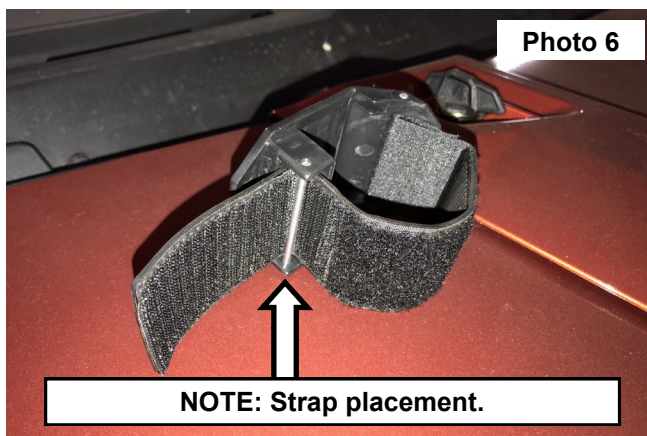

INSTALLATION INSTRUCTONS

1. Clean the surface of the UTV that the windshield will be applied to. **See Photo 1.**
2. Remove the protective cover from the windshield. **See Photo 2.**

3. Install the bottom seal, starting at one bottom corner and continue to the opposite bottom corner. **See Photo 3.**
4. Install the rubber seal, starting on the bottom of one side and continue around the top side to the bottom of the opposite side, trim any excess. **See Photo 4.**

5. Place the windshield onto the front of the UTV. **See Photo 5.**
6. **NOTE:** How the strap is wrapped behind the pin. **See Photo 6.**

7. Install the 2 straps into the opening in each side of the windshield. **See Photo 7.**
8. Wrap the strap behind the pin in the outer portion of the strap. **See Photo 8.**