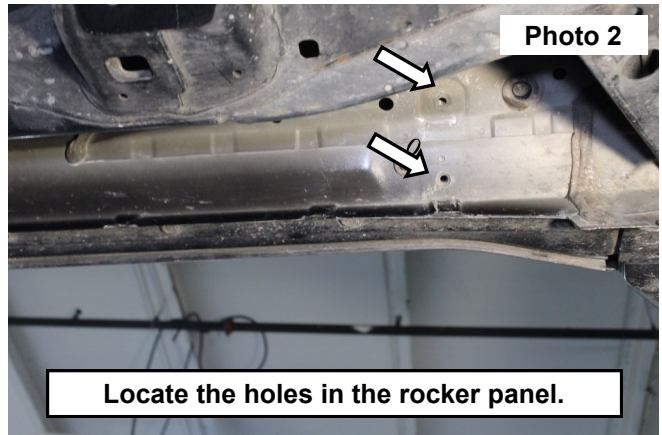

INSTALLATION INSTRUCTIONS

1. Locate the holes in the rocker panel. See **Photo 1** and **Photo 2**.

2. Install the steps to the vehicle using the supplied 8mm hardware and a 13mm socket/wrench. See **Photo 3** and **Photo 4**.