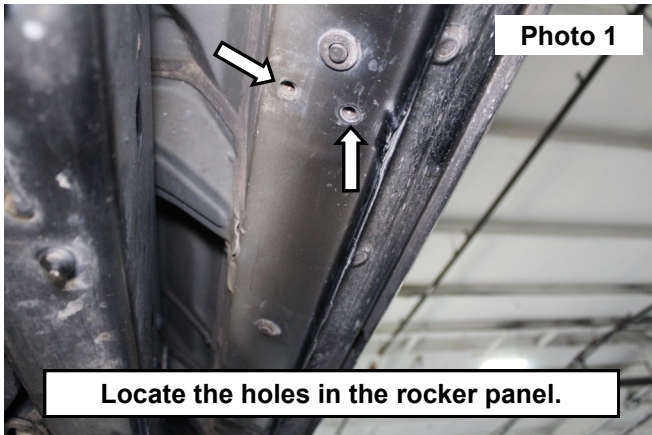

INSTALLATION INSTRUCTIONS

1. Locate the holes in the rocker panel. See **Photo 1** and **Photo 2**.

2. Install the steps to the vehicle using the supplied 8mm hardware and a 13mm socket/wrench. See **Photo 3** and **Photo 4**.