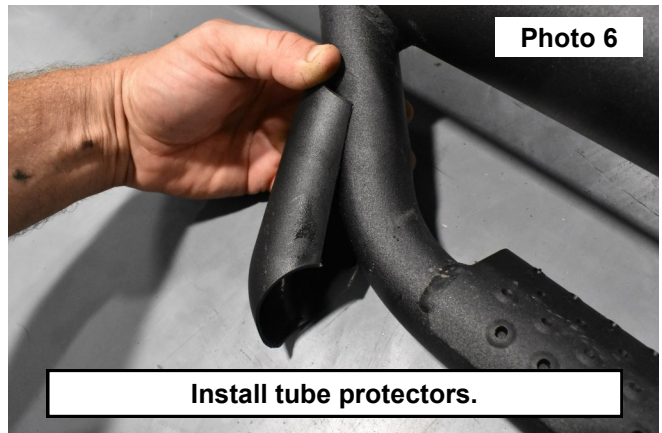

INSTALLATION INSTRUCTIONS

1. Locate the holes in the rocker panel. See **Photo 1** and **Photo 2**.

2. Install the steps to the vehicle using the supplied 8mm hardware and a 13mm socket/wrench. See **Photo 3** and **Photo 4**.

3. Install two supplied round endcaps into the ends of the steps. See **Photo 5**.
4. Install two supplied tube protectors per step hoop. See **Photo 6**.

By purchasing any item sold by Rough Country, LLC, the buyer expressly warrants that he/she is in compliance with all applicable, State, and Local laws and regulations regarding the purchase, ownership, and use of the item. It shall be the buyers responsibility to comply with all Federal, State and Local laws governing the sales of any items listed, illustrated or sold. The buyer expressly agrees to indemnify and hold harmless Rough Country, LLC for all claims resulting directly or indirectly from the purchase, ownership, or use of the items.