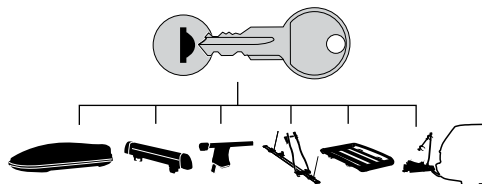

WW ▶ Thule Sweden AB, Box 69, 330 33 Hillerstorp, SWEDEN

NA ▶ Thule Inc., 42 Silvermine Road, Seymour, Connecticut 06483, USA

@ info@thule.com
customer.service@thule.com

www.thule.com

506-3026-02