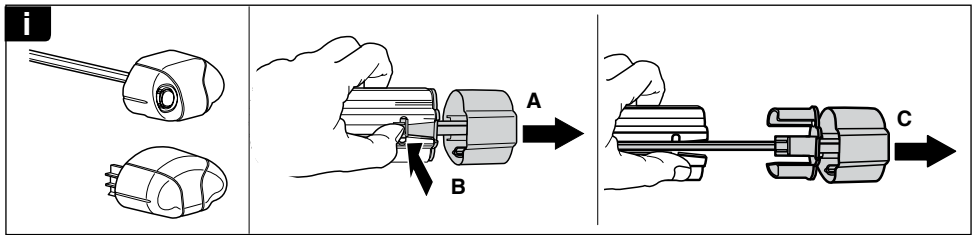

WW ▶ Thule Sweden AB, Box 69, 330 33 Hillerstorp, SWEDEN

NA ▶ Thule Inc., 42 Silvermine Road, Seymour, Connecticut 06483, USA

@ info@thule.com
customer.service@thule.com

www.thule.com

506-3026-02