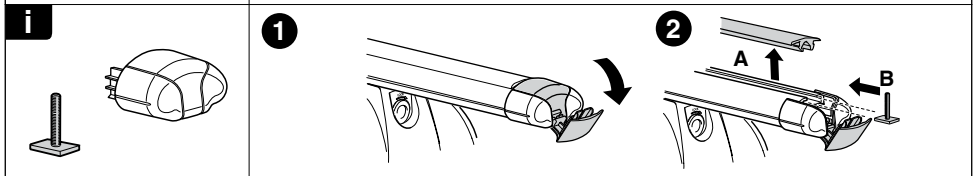

WW ▶ Thule Sweden AB, Box 69, 330 33 Hillerstorp, SWEDEN

NA ▶ Thule Inc., 42 Silvermine Road, Seymour, Connecticut 06483, USA

@ info@thule.com
customer.service@thule.com

www.thule.com

506-3026-02