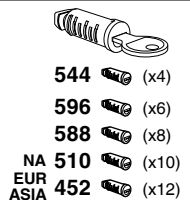

3

A

B

C

D

WW ▶ Thule Sweden AB, Box 69, 330 33 Hillerstorp, SWEDEN

NA ▶ Thule Inc., 42 Silvermine Road, Seymour, Connecticut 06483, USA

@ info@thule.com
customer.service@thule.com