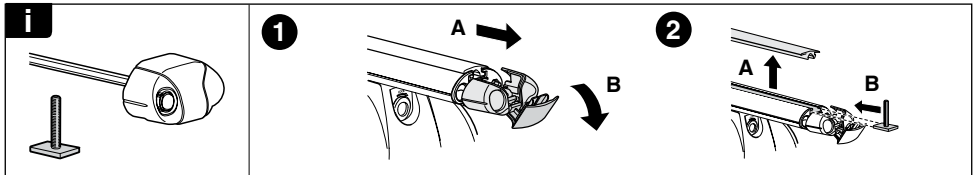

WW ▶ Thule Sweden AB, Box 69, 330 33 Hillerstorp, SWEDEN

NA ▶ Thule Inc., 42 Silvermine Road, Seymour, Connecticut 06483, USA

@ info@thule.com
customer.service@thule.com

www.thule.com

506-3026-02