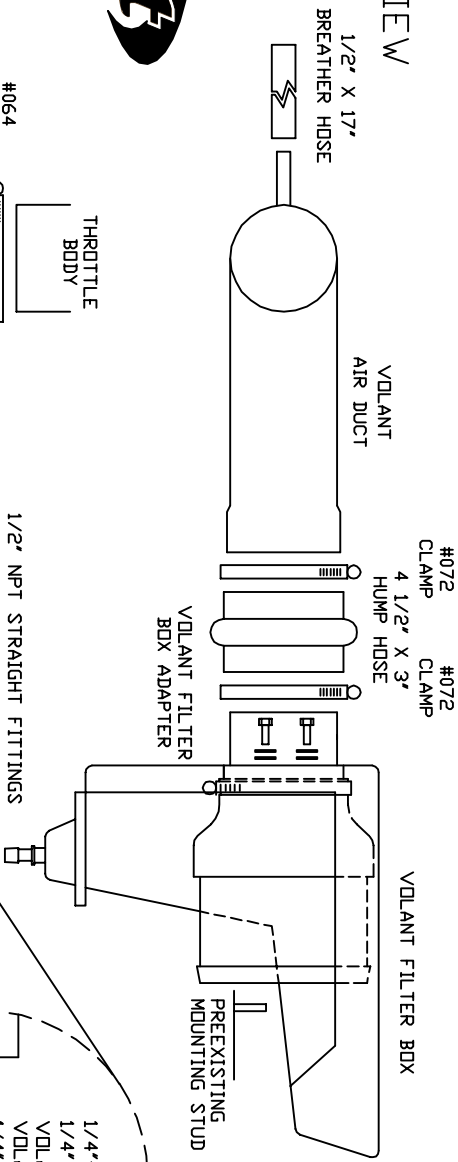

VOLANT AIR INTAKE SYSTEM
 PART NO.: 15062
 INSTALLATION INSTRUCTIONS
 WWW.VOLANT.COM
 TECH SUPPORT: (909) 476-7225

15062 PARTS LIST

1	VOLANT FILTER BOX	1	4" X 3" SLEEVE	1	1/2" X 17" BREATHER HOSE
1	VOLANT FILTER BOX ADAPTER	4	1/4"-20 BOLTS	1	MAF SENSOR GASKET
1	VOLANT AIR DUCT	6	1/4" WASHERS	2	SS 4MM X 10 MM BOLTS
1	RAM FILTER W/CLAMP	3	1/4" LOCK WASHERS		
2	#064 CLAMPS	1	1/4" NUT		
2	#072 CLAMPS	2	1/4"-20 NYLON LOCK NUTS		
1	4 1/2" X 3" HUMPH HOSE	1	1/2" NPT STRAIGHT FITTINGS		

SIDE VIEW

TOP VIEW