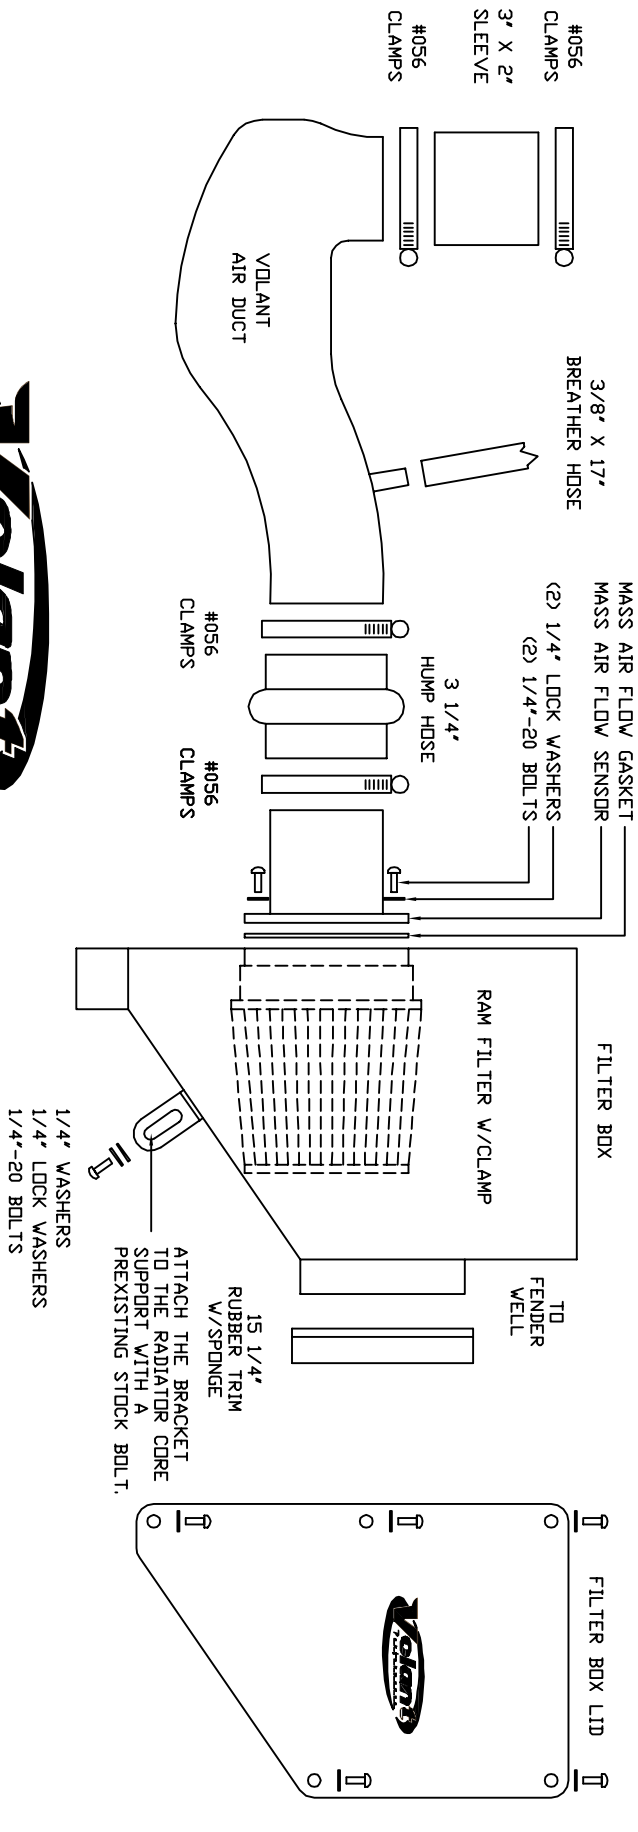

VOLANT AIR INTAKE SYSTEMS  
 PART NO.: 15636C  
 INSTALLATION INSTRUCTIONS  
 WWW.VOLANTPERFORMANCE.COM  
 TECH SUPPRT: (909) 476-7225

15636C PARTS LIST			
1	1	1	15 1/4" RUBBER TRIM W/SPONGE
1	4	1	MASS AIR FLOW GASKET
1	1	1	
1	3 1/4" HUMP HOSE		
1	3		
1	3		
1	3		
5	1		
5	1		
5	1		

(5) 1/4"-20 TRUSS HEAD SCREWS  
 (5) 1/4" RUBBER WASHERS