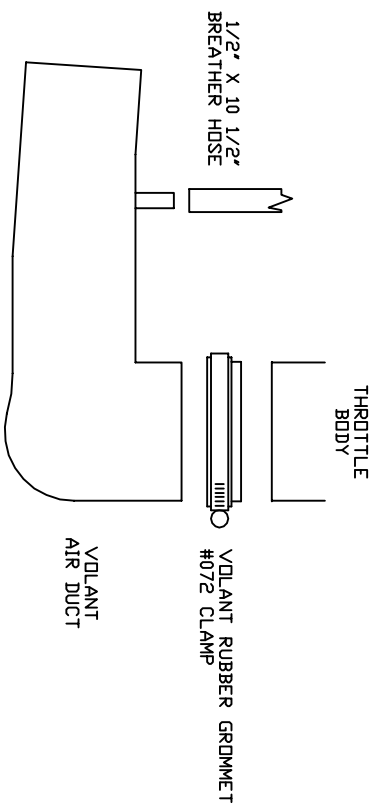

VOLANT AIR INTAKE SYSTEMS  
 PART NO.: 15760  
 INSTALLATION INSTRUCTIONS  
 WWW.VOLANTPERFORMANCE.COM  
 TECH SUPPORT: (909) 476-7225

15760 PARTS LIST

1	VOLANT FILTER BOX	4	6 MM X 30 BOLTS
1	VOLANT AIR DUCT	2	1/4"-20 BOLTS
1	VOLANT ADAPTER	6	1/4" LOCK WASHERS
1	RAM FILTER W/CLAMP	6	1/4" WASHERS
2	#060 CLAMPS	2	VOLANT RUBBER GROMMETS
2	#072 CLAMPS	1	1/2" X 10 1/2" BREATHER HOSE
1	3 1/2" X 3' HUMP HOSE		

TOP VIEW

SIDE VIEW