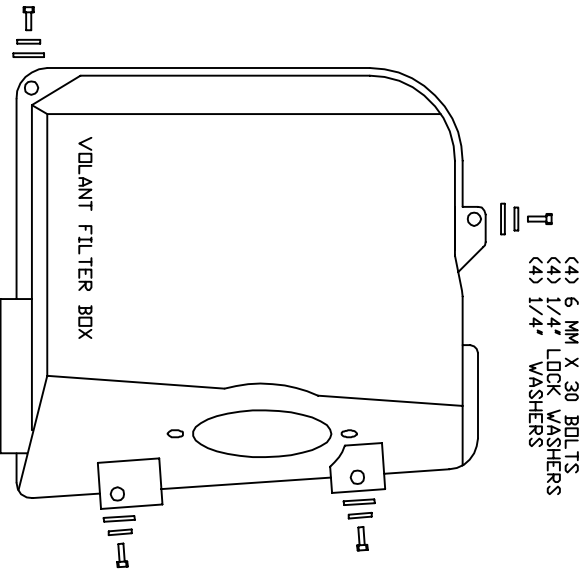

VOLANT AIR INTAKE SYSTEMS  
 PART NO.: 15760  
 INSTALLATION INSTRUCTIONS  
 WWW.VOLANTPERFORMANCE.COM  
 TECH SUPPORT: (909) 476-7225

15760 PARTS LIST

1	VOLANT FILTER BOX	4	6 MM X 30 BOLTS
1	VOLANT AIR DUCT	2	1/4"-20 BOLTS
1	VOLANT ADAPTER	6	1/4" LOCK WASHERS
1	RAM FILTER W/CLAMP	6	1/4" WASHERS
2	#060 CLAMPS	2	VOLANT RUBBER GROMMETS
2	#072 CLAMPS	1	1/2" X 10 1/2" BREATHER HOSE
1	3 1/2" X 3' HUMP HOSE		

TOP VIEW

SIDE VIEW