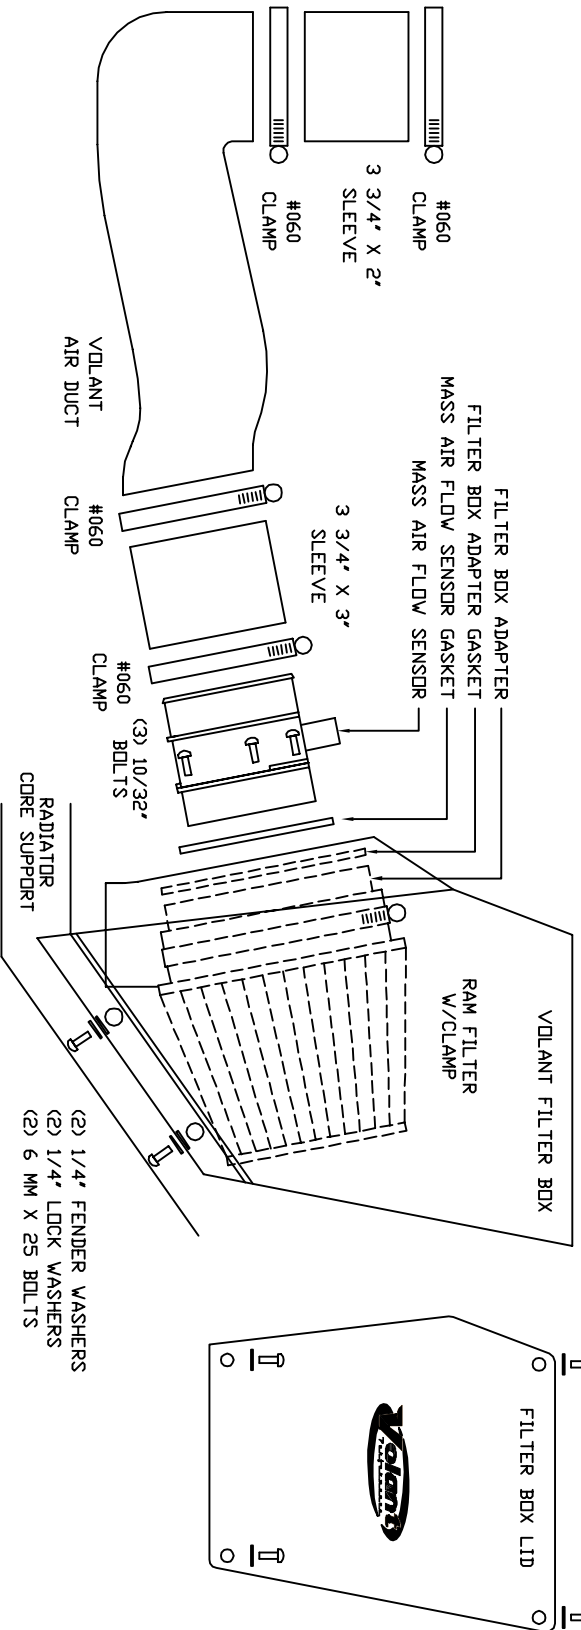

VOLANT AIR INTAKE SYSTEMS
 PART NO.: 15857150
 INSTALLATION INSTRUCTIONS
 WWW.VOLANTPERFORMANCE.COM
 TECH SUPPRT: (909) 476-7225

15857150 PARTS LIST			
1	VOLANT FILTER BOX	4	#060 CLAMPS
1	VOLANT FILTER BOX LID	4	1/4"-20 TRUSS HEAD SCREWS
1	VOLANT FILTER BOX ADAPTER	3	10/32" BDLTS
1	VOLANT AIR DUCT	2	6 MM X 25 BDLTS
1	RAM FILTER W/CLAMP	2	1/4" FENDER WASHERS
1	3 1/2" X 2" SLEEVE	2	1/4" LOCK WASHERS
1	3 3/4" X 3" SLEEVE	4	1/4" RUBBER WASHERS

(4) 1/4"-20 TRUSS HEAD SCREWS
 (4) 1/4" RUBBER WASHERS