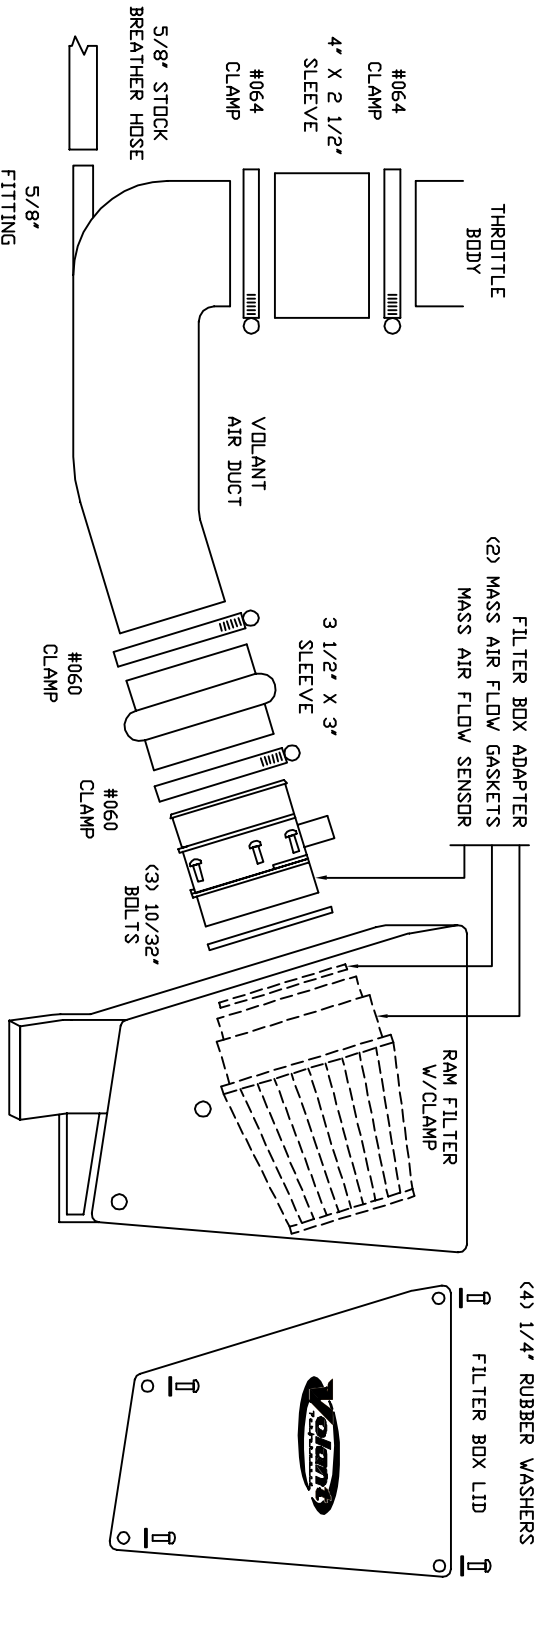

VOLANT AIR INTAKE SYSTEMS
 PART NO.: 15860150
 INSTALLATION INSTRUCTIONS
 WWW.VOLANTPERFORMANCE.COM
 TECH SUPPORT: (909) 476-7225

15860150 PARTS LIST					
1	VOLANT FILTER BOX	4	#060 CLAMPS	2	MASS AIR FLOW GASKETS
1	VOLANT FILTER BOX LID	4	1/4"-20 TRUSS HEAD SCREWS		
1	VOLANT FILTER BOX ADAPTER	3	10/32" BOLTS		
1	VOLANT AIR DUCT	2	6 MM X 25 BOLTS		
1	RAM FILTER W/CLAMP	2	1/4" FENDER WASHERS		
1	3 1/2" X 2" SLEEVE	2	1/4" LOCK WASHERS		
1	3 3/4" X 3" SLEEVE	4	1/4" RUBBER WASHERS		

- (2) 1/4" FENDER WASHERS
- (2) 1/4" LOCK WASHERS
- (2) 6 MM X 25 BOLTS