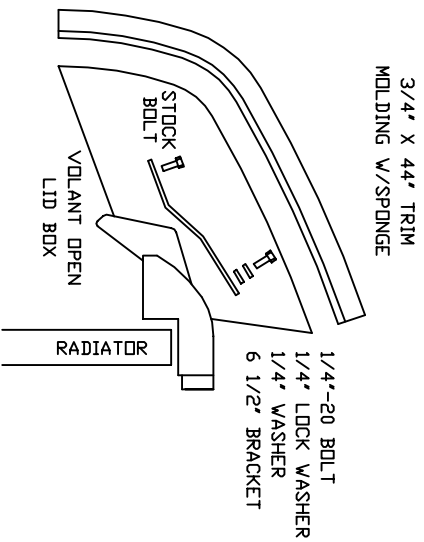

VOLANT AIR INTAKE SYSTEMS
 PART NO.: 15958C3
 INSTALLATION INSTRUCTIONS
 WWW.VOLANTPERFORMANCE.COM
 TECH SUPPORT: (909) 476-7225

15958C3 PARTS LIST

1	VOLANT DUAL AIR DUCT	1	1/2" RUBBER GROMMET
1	VOLANT OPEN LID BOX	1	6 1/2" BRACKET
2	RAM FILTERS W/CLAMPS	1	2" L BRACKET
1	#056 CLAMP	1	3/4" X 44" TRIM W/SPONGE
2	1/4"-20 BOLTS	1	2" X 1 1/2" BREATHER FILTER
2	1/4" LOCK WASHERS		
2	1/4" WASHERS		

SIDE VIEW

- 1/4"-20 BOLT
- 1/4" LOCK WASHER
- 1/4" WASHER
- 2" L BRACKET

SIDE VIEW