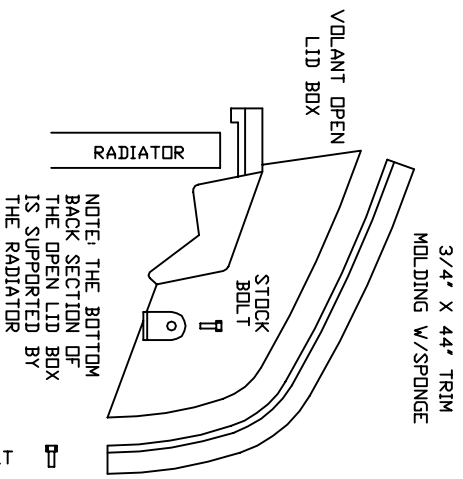

VOLANT AIR INTAKE SYSTEMS
 PART NO.: 15958C3
 INSTALLATION INSTRUCTIONS
 WWW.VOLANTPERFORMANCE.COM
 TECH SUPPORT: (909) 476-7225

15958C3 PARTS LIST

1	VOLANT DUAL AIR DUCT	1	1/2" RUBBER GROMMET
1	VOLANT OPEN LID BOX	1	6 1/2" BRACKET
2	RAM FILTERS W/CLAMPS	1	2" L BRACKET
1	#056 CLAMP	1	3/4" X 44" TRIM W/SPONGE
2	1/4"-20 BOLTS	1	2" X 1 1/2" BREATHER FILTER
2	1/4" LOCK WASHERS		
2	1/4" WASHERS		

SIDE VIEW

- 1/4"-20 BOLT
- 1/4" LOCK WASHER
- 1/4" WASHER
- 2" L BRACKET

SIDE VIEW