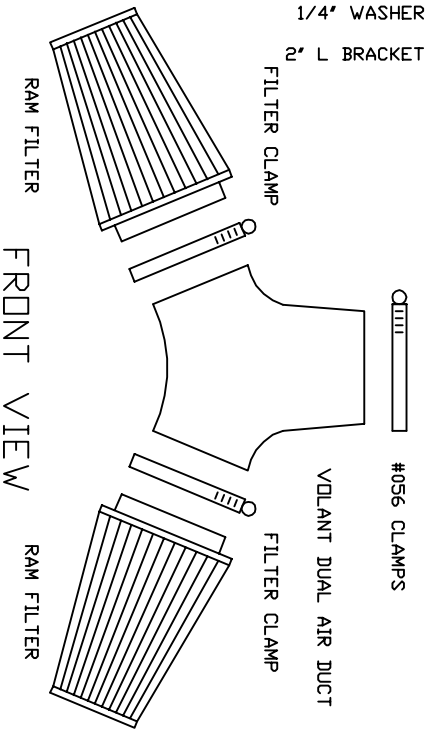

VOLANT AIR INTAKE SYSTEMS
 PART NO.: 15958C3
 INSTALLATION INSTRUCTIONS
 WWW.VOLANTPERFORMANCE.COM
 TECH SUPPORT: (909) 476-7225

15958C3 PARTS LIST

1	VOLANT DUAL AIR DUCT	1	1/2" RUBBER GROMMET
1	VOLANT OPEN LID BOX	1	6 1/2" BRACKET
2	RAM FILTERS W/CLAMPS	1	2" L BRACKET
1	#056 CLAMP	1	3/4" X 44" TRIM W/SPONGE
2	1/4"-20 BOLTS	1	2" X 1 1/2" BREATHER FILTER
2	1/4" LOCK WASHERS		
2	1/4" WASHERS		

SIDE VIEW

- 1/4"-20 BOLT
- 1/4" LOCK WASHER
- 1/4" WASHER
- 2" L BRACKET

SIDE VIEW