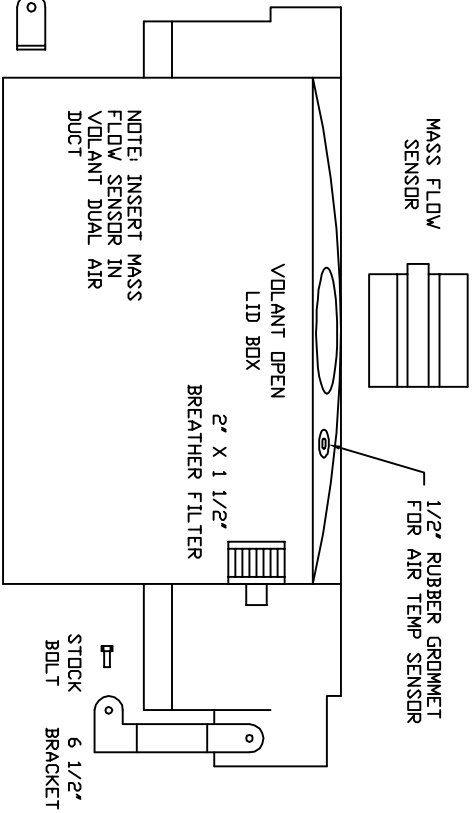

VOLANT AIR INTAKE SYSTEMS
 PART NO.: 15958C3
 INSTALLATION INSTRUCTIONS
 WWW.VOLANTPERFORMANCE.COM
 TECH SUPPORT: (909) 476-7225

15958C3 PARTS LIST

1	VOLANT DUAL AIR DUCT	1	1/2" RUBBER GROMMET
1	VOLANT OPEN LID BOX	1	6 1/2" BRACKET
2	RAM FILTERS W/CLAMPS	1	2" L BRACKET
1	#056 CLAMP	1	3/4" X 44" TRIM W/SPONGE
2	1/4"-20 BOLTS	1	2" X 1 1/2" BREATHER FILTER
2	1/4" LOCK WASHERS		
2	1/4" WASHERS		

SIDE VIEW

- 1/4"-20 BOLT
- 1/4" LOCK WASHER
- 1/4" WASHER
- 2" L BRACKET

SIDE VIEW