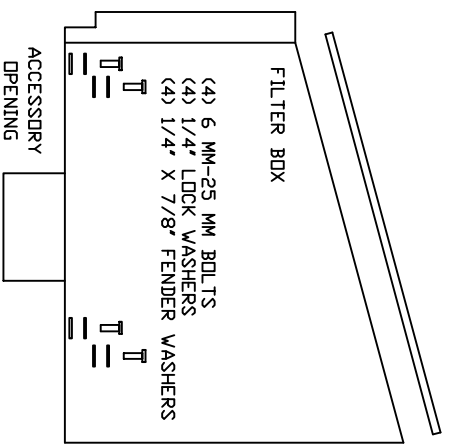

VOLANT AIR INTAKE SYSTEMS
 PART NO.: 159816
 INSTALLATION INSTRUCTIONS
 WWW.VOLANTPERFORMANCE.COM
 TECH SUPPORT: (909) 476-7225

159816 PARTS LIST					
1	VOLANT FILTER BOX	1	3 3/4" X 4 1/2" SLEEVE	1	VOLANT RUBBER GROMMET
1	VOLANT FILTER BOX LID	2	#060 CLAMPS		
1	VOLANT FILTER BOX ADAPTER	4	6 MM-25 BOLTS		
1	VOLANT AIR FLOW DUCT	3	10/32" X 3/4" BOLTS		
1	POWER CORE FILTER W/CLAMP	4	1/4" X 7/8" FENDER WASHERS		
5	1/4"-20 TRUSS HEAD SCREWS	1	1/4" WASHERS		
5	1/4" RUBBER WASHERS	5	1/4" LOCK WASHERS		

VOLANT RUBBER GROMMET

3 3/4" X 4 1/2" SLEEVE

VOLANT AIR FLOW DUCT