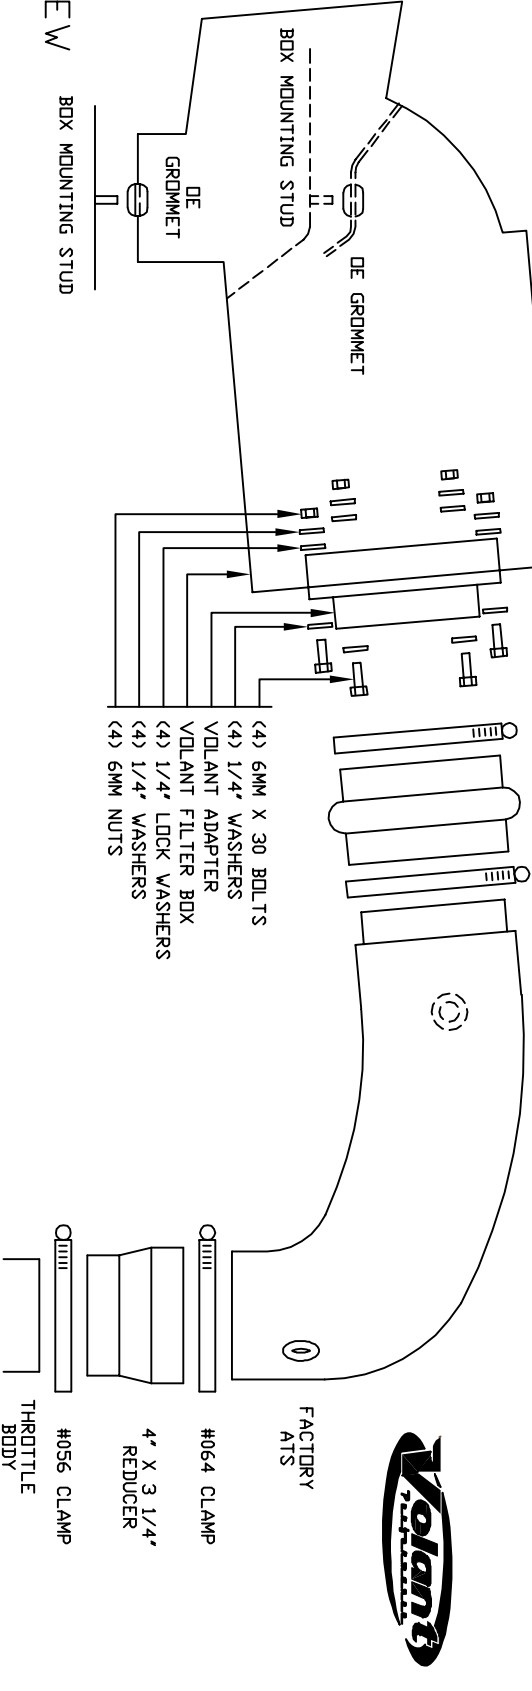

VOLANT AIR INTAKE SYSTEMS
 PART NO.: 160576
 INSTALLATION INSTRUCTIONS
 WWW.VOLANT.COM
 TECH SUPPRT: (909) 476-7225

160576 PARTS LIST					
1	VOLANT FILTER BOX	2	#072 CLAMPS	4	1/4"-20 TRUSS HEAD SCREWS
1	VOLANT FILTER BOX LID	1	4" X 3 1/4" REDUCER	4	1/4" RUBBER WASHERS
1	VOLANT AIR DUCT	1	4 1/2" X 3" HUMP HOSE	1	5/8" RUBBER GROMMET
1	VOLANT ADAPTER	4	6MM X 30 BOLTS	1	5/8" X 24" BREATHER HOSE
1	POWERCORE FILTER W/CLAMP	8	1/4" WASHERS	1	5/8" ELBOW FITTING
1	#056 CLAMP	4	1/4" LOCK WASHERS	1	3/4" STRAIGHT FITTING
1	#064 CLAMP	4	6MM NUTS		

TOP VIEW

SIDE VIEW

- FACTORY RATS
- #064 CLAMP
- 4" X 3 1/4" REDUCER
- #056 CLAMP
- THROTTLE BODY