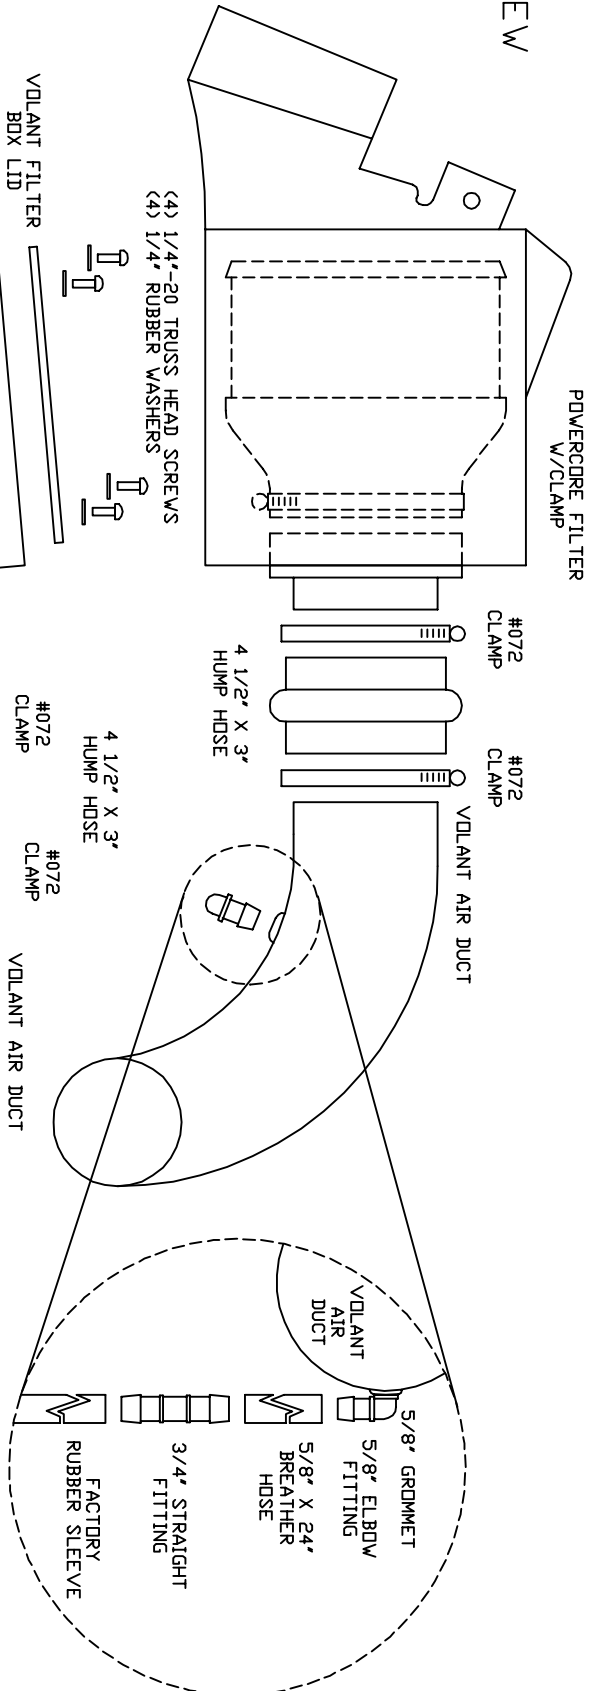

VOLANT AIR INTAKE SYSTEMS
 PART NO.: 160576
 INSTALLATION INSTRUCTIONS
 WWW.VOLANT.COM
 TECH SUPPRT: (909) 476-7225

160576 PARTS LIST					
1	VOLANT FILTER BOX	2	#072 CLAMPS	4	1/4"-20 TRUSS HEAD SCREWS
1	VOLANT FILTER BOX LID	1	4" X 3 1/4" REDUCER	4	1/4" RUBBER WASHERS
1	VOLANT AIR DUCT	1	4 1/2" X 3" HUMP HOSE	1	5/8" RUBBER GROMMET
1	VOLANT ADAPTER	4	6MM X 30 BOLTS	1	5/8" X 24" BREATHER HOSE
1	POWERCORE FILTER W/CLAMP	8	1/4" WASHERS	1	5/8" ELBOW FITTING
1	#056 CLAMP	4	1/4" LOCK WASHERS	1	3/4" STRAIGHT FITTING
1	#064 CLAMP	4	6MM NUTS		

TOP VIEW

SIDE VIEW

- FACTORY RATS
- #064 CLAMP
- 4" X 3 1/4" REDUCER
- #056 CLAMP
- THROTTLE BODY