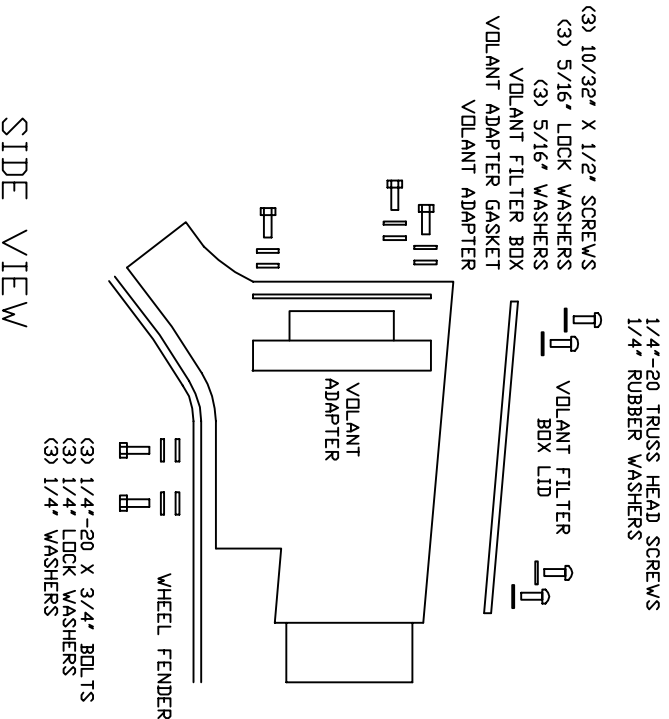

VOLANT AIR INTAKE SYSTEMS  
 PART NO.: 175406  
 INSTALLATION INSTRUCTIONS  
 WWW.VOLANTPERFORMANCE.COM  
 TECH SUPPORT: (909) 476-7225

175406 PARTS LIST					
1	VOLANT FILTER BOX	1	3' X 2 1/2' REDUCER	4	1/4' RUBBER WASHERS
1	VOLANT FILTER BOX LID	1	3 1/2' X 3' HUMP HOSE	3	5/16' WASHERS
1	VOLANT AIR DUCT	3	1/4"-20 X 3/4' BOLTS	3	1/4' WASHERS
1	VOLANT ADAPTER	3	10/32" X 1/2" SCREWS	1	1/2" RUBBER GROMMET
1	POWERCORE FILTER W/CLAMP	4	1/4"-20 TRUSS HEAD SCREWS	1	1/2" RUBBER PLUG
2	#048 CLAMPS	3	1/4' LOCK WASHERS	1	VOLANT ADAPTER GASKET
2	#056 CLAMPS	3	5/16' LOCK WASHERS		

NOTE: INSTALL AIR TEMP SENSOR ONLY ON 04-06 MODELS. USE 1/2" RUBBER PLUG IF NOT APPLICABLE.

SIDE VIEW

TOP VIEW