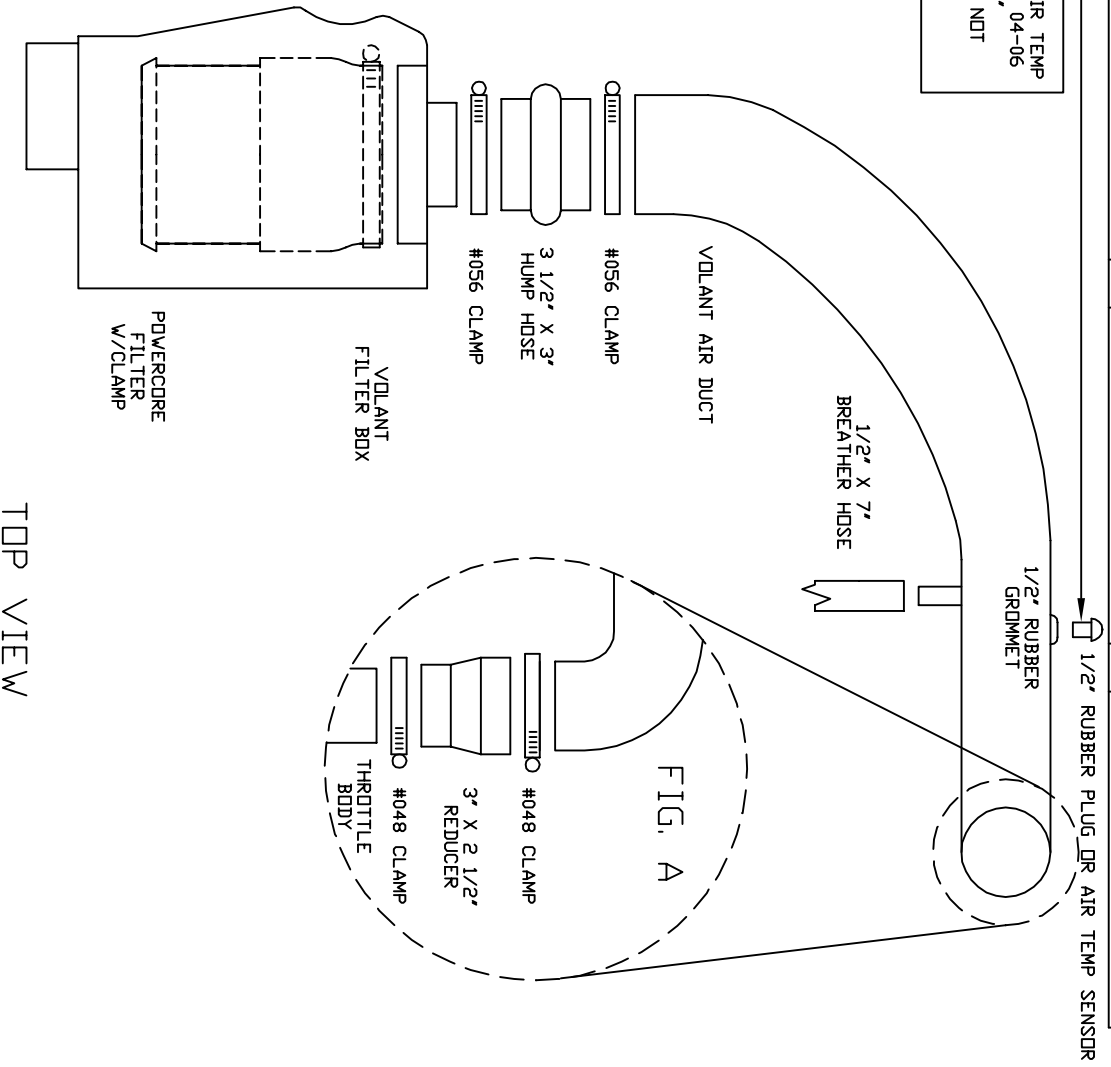

VOLANT AIR INTAKE SYSTEMS  
 PART NO.: 175406  
 INSTALLATION INSTRUCTIONS  
 WWW.VOLANTPERFORMANCE.COM  
 TECH SUPPORT: (909) 476-7225

175406 PARTS LIST					
1	VOLANT FILTER BOX	1	3' X 2 1/2' REDUCER	4	1/4' RUBBER WASHERS
1	VOLANT FILTER BOX LID	1	3 1/2' X 3' HUMP HOSE	3	5/16' WASHERS
1	VOLANT AIR DUCT	3	1/4"-20 X 3/4' BOLTS	3	1/4' WASHERS
1	VOLANT ADAPTER	3	10/32" X 1/2" SCREWS	1	1/2" RUBBER GROMMET
1	POWERCORE FILTER W/CLAMP	4	1/4"-20 TRUSS HEAD SCREWS	1	1/2" RUBBER PLUG
2	#048 CLAMPS	3	1/4' LOCK WASHERS	1	VOLANT ADAPTER GASKET
2	#056 CLAMPS	3	5/16' LOCK WASHERS		

NOTE: INSTALL AIR TEMP SENSOR ONLY ON 04-06 MODELS. USE 1/2" RUBBER PLUG IF NOT APPLICABLE.

SIDE VIEW

TOP VIEW