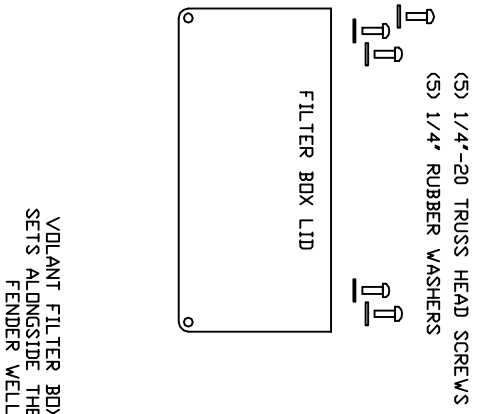

VOLANT AIR INTAKE SYSTEMS
 PART NO.: 18857
 INSTALLATION INSTRUCTIONS
 WWW.VOLANTPERFORMANCE.COM
 TECH SUPPORT: (909) 476-7225

18857 PARTS LIST			
1	VOLANT FILTER BOX	1	1/2" STRAIGHT FITTING
1	VOLANT FILTER BOX LID	1	1/8" NPT FITTING
1	VOLANT AIR DUCT	1	6 MM X 25 BOLT
1	POWERCORE FILTER W/CLAMP	6	10/32" SS SOCKET SCREWS
1	4" X 3 1/2" HUMP HOSE	6	#10 SS LOCK WASHERS
1	#060 CLAMP	5	#10 SS WASHERS
1	#056 CLAMP	1	#10 SS D WASHER
1	VOLANT FILTER BOX LID	5	1/4"-20 TRUSS HEAD SCREWS
1	VOLANT AIR DUCT	1	1/4" RUBBER WASHERS
1	POWERCORE FILTER W/CLAMP	1	6 MM COUPLER
1	4" X 3 1/2" HUMP HOSE	1	6 MM X 50 SET SCREW
1	#060 CLAMP	1	1/2" X 3" BREATHER HOSE
1	#056 CLAMP	2	SS PLASTIC SCREWS
1	#056 CLAMP	1	SENSOR GASKET

SIDE VIEW

OFF ROAD USE ONLY

TOP VIEW