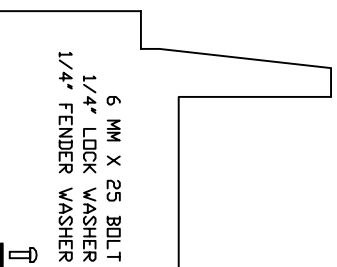

VOLANT AIR INTAKE SYSTEMS
 PART NO.: 18857
 INSTALLATION INSTRUCTIONS
 WWW.VOLANTPERFORMANCE.COM
 TECH SUPPORT: (909) 476-7225

18857 PARTS LIST			
1	VOLANT FILTER BOX	1	1/2" STRAIGHT FITTING
1	VOLANT FILTER BOX LID	1	1/8" NPT FITTING
1	VOLANT AIR DUCT	1	6 MM X 25 BOLT
1	POWERCORE FILTER W/CLAMP	6	10/32" SS SOCKET SCREWS
1	4" X 3 1/2" HUMP HOSE	6	#10 SS LOCK WASHERS
1	#060 CLAMP	5	#10 SS WASHERS
1	#056 CLAMP	1	#10 SS D WASHER
1	VOLANT FILTER BOX LID	5	1/4"-20 TRUSS HEAD SCREWS
1	VOLANT AIR DUCT	1	1/4" RUBBER WASHERS
1	POWERCORE FILTER W/CLAMP	1	6 MM COUPLER
1	4" X 3 1/2" HUMP HOSE	1	6 MM X 50 SET SCREW
1	#060 CLAMP	1	1/2" X 3" BREATHER HOSE
1	#056 CLAMP	2	SS PLASTIC SCREWS
1	#056 CLAMP	1	SENSOR GASKET

SIDE VIEW

OFF ROAD USE ONLY

TOP VIEW