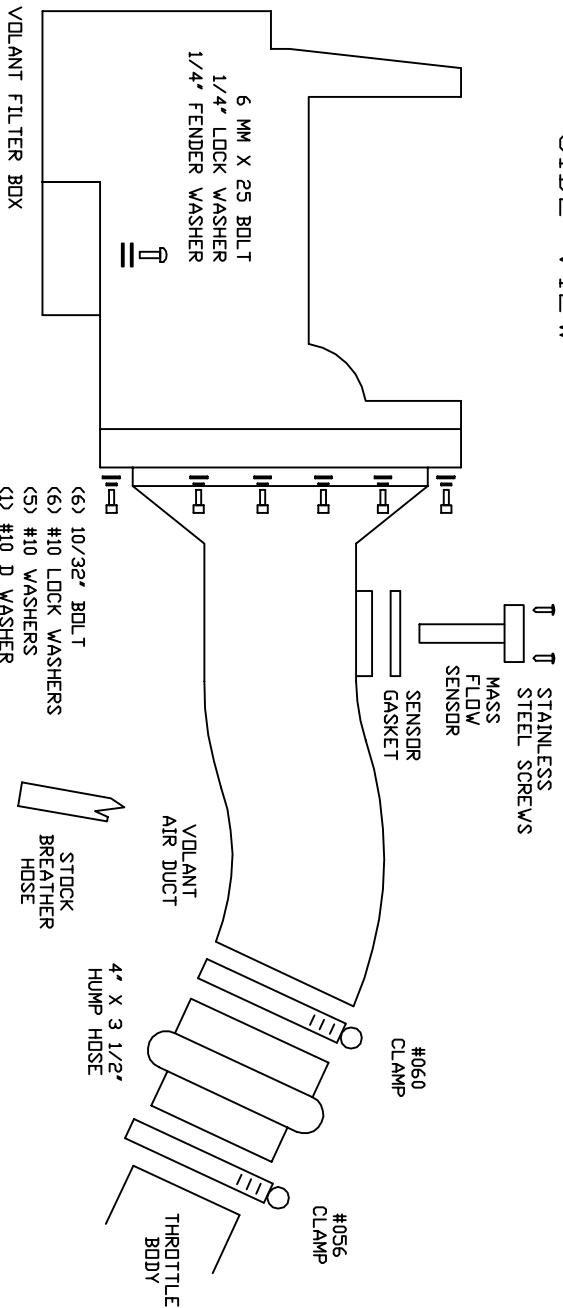

VOLANT AIR INTAKE SYSTEMS
 PART NO.: 18857
 INSTALLATION INSTRUCTIONS
 WWW.VOLANTPERFORMANCE.COM
 TECH SUPPORT: (909) 476-7225

18857 PARTS LIST			
1	VOLANT FILTER BOX	1	1/2" STRAIGHT FITTING
1	VOLANT FILTER BOX LID	1	1/8" NPT FITTING
1	VOLANT AIR DUCT	1	6 MM X 25 BOLT
1	POWERCORE FILTER W/CLAMP	6	10/32" SS SOCKET SCREWS
1	4" X 3 1/2" HUMP HOSE	6	#10 SS LOCK WASHERS
1	#060 CLAMP	5	#10 SS WASHERS
1	#056 CLAMP	1	#10 SS D WASHER
1	VOLANT FILTER BOX LID	5	1/4"-20 TRUSS HEAD SCREWS
1	VOLANT AIR DUCT	1	1/4" RUBBER WASHERS
1	POWERCORE FILTER W/CLAMP	1	6 MM COUPLER
1	4" X 3 1/2" HUMP HOSE	1	6 MM X 50 SET SCREW
1	#060 CLAMP	1	1/2" X 3" BREATHER HOSE
1	#056 CLAMP	2	SS PLASTIC SCREWS
1	#056 CLAMP	1	SENSOR GASKET

SIDE VIEW

OFF ROAD USE ONLY

TOP VIEW