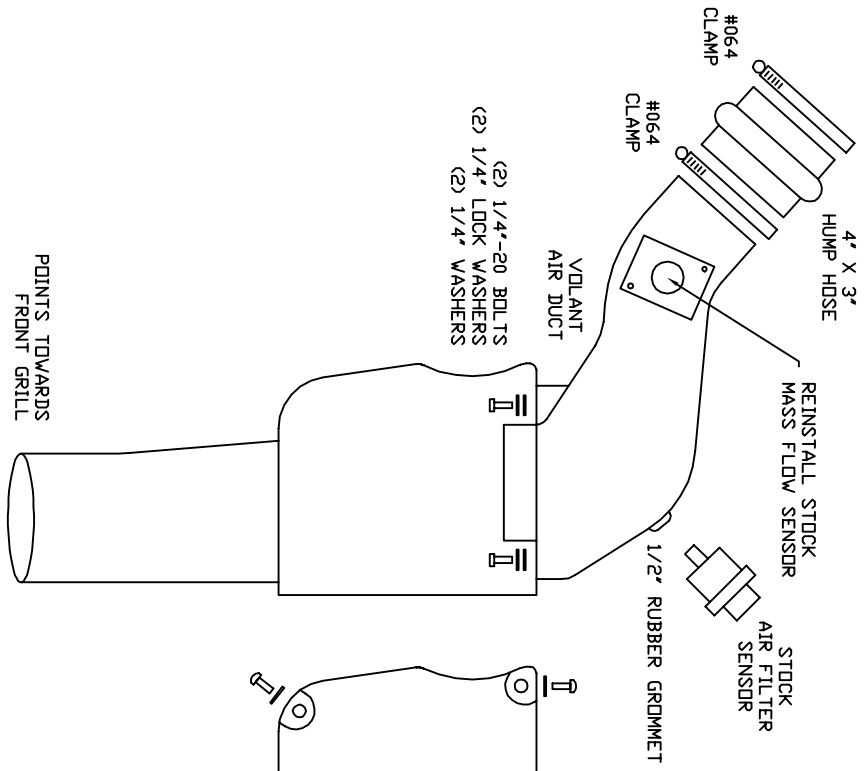

VOLANT AIR INTAKE SYSTEMS
 PART NO.: 19860
 INSTALLATION INSTRUCTIONS
 WWW.VOLANTPERFORMANCE.COM
 TECH SUPPORT: (909) 476-7225

19860 PARTS LIST			
1	FILTER BOX	2	1/4" LOCK WASHERS
1	FILTER BOX RAM AIR LID	2	1/4" WASHERS
1	VOLANT AIR DUCT	1	1/4"-20 X 1 1/2" TRUSS HEAD SCREW
1	RAM FILTER W/CLAMP	3	1/4"-20 X 1" TRUSS HEAD SCREWS
1	4" X 3" HUMPH HOSE	2	4 MM SCREWS
2	#064 CLAMPS	4	1/4" RUBBER WASHERS
2	1/4"20 BOLTS	1	1/2" RUBBER GROMMET

TOP VIEW

SIDE VIEW

ALIGNS OVER THE DRIVERS FRONT CORE SUPPORT

POINTS TOWARDS FRONT GRILL