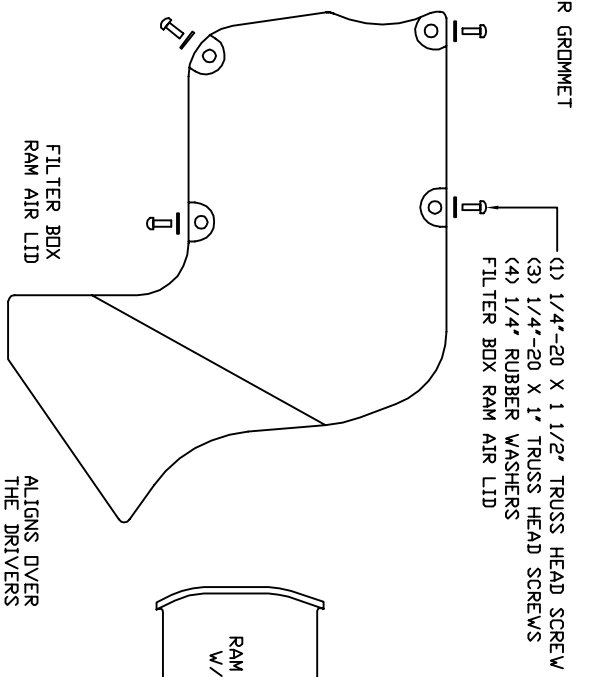

VOLANT AIR INTAKE SYSTEMS
 PART NO.: 19860
 INSTALLATION INSTRUCTIONS
 WWW.VOLANTPERFORMANCE.COM
 TECH SUPPORT: (909) 476-7225

19860 PARTS LIST			
1	FILTER BOX	2	1/4" LOCK WASHERS
1	FILTER BOX RAM AIR LID	2	1/4" WASHERS
1	VOLANT AIR DUCT	1	1/4"-20 X 1 1/2" TRUSS HEAD SCREW
1	RAM FILTER W/CLAMP	3	1/4"-20 X 1" TRUSS HEAD SCREWS
1	4" X 3" HUMPH HOSE	2	4 MM SCREWS
2	#064 CLAMPS	4	1/4" RUBBER WASHERS
2	1/4"20 BOLTS	1	1/2" RUBBER GROMMET

TOP VIEW

SIDE VIEW

ALIGNS OVER THE DRIVERS FRONT CORE SUPPORT

POINTS TOWARDS FRONT GRILL