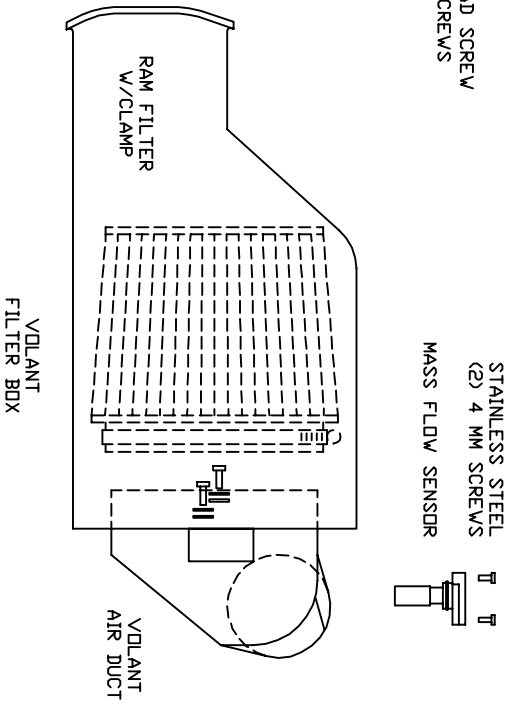

VOLANT AIR INTAKE SYSTEMS
 PART NO.: 19860
 INSTALLATION INSTRUCTIONS
 WWW.VOLANTPERFORMANCE.COM
 TECH SUPPORT: (909) 476-7225

19860 PARTS LIST			
1	FILTER BOX	2	1/4" LOCK WASHERS
1	FILTER BOX RAM AIR LID	2	1/4" WASHERS
1	VOLANT AIR DUCT	1	1/4"-20 X 1 1/2" TRUSS HEAD SCREW
1	RAM FILTER W/CLAMP	3	1/4"-20 X 1" TRUSS HEAD SCREWS
1	4" X 3" HUMPH HOSE	2	4 MM SCREWS
2	#064 CLAMPS	4	1/4" RUBBER WASHERS
2	1/4"20 BOLTS	1	1/2" RUBBER GROMMET

TOP VIEW

SIDE VIEW

ALIGNS OVER THE DRIVERS FRONT CORE SUPPORT

POINTS TOWARDS FRONT GRILL