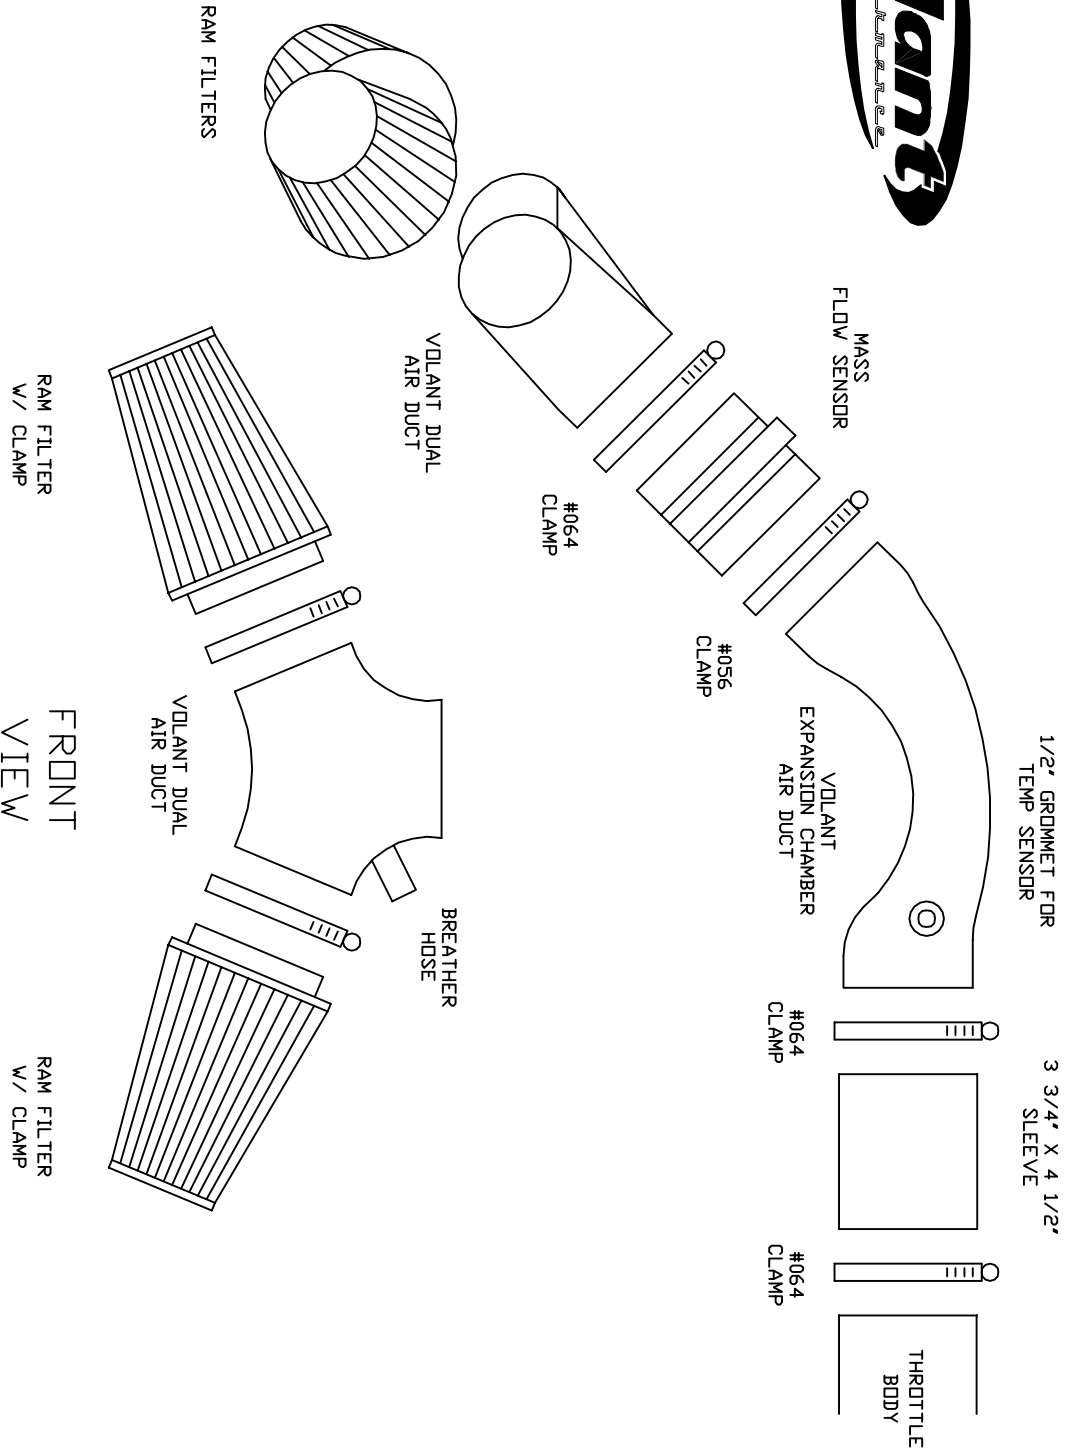

VOLANT AIR INTAKE SYSTEMS
 PART NO.: 25857C
 INSTALLATION INSTRUCTIONS
 WWW.VOLANTPERFORMANCE.COM
 TECH SUPPORT: (909) 476-7225

NOTE: INSERT
 MASS FLOW
 SENSOR INSIDE
 VOLANT
 EXPANSION
 CHAMBER DUCT

25857C PARTS LIST

1	VOLANT DUAL AIR DUCT
1	VOLANT EXPANSION CHAMBER DUCT
2	POWER STACK FILTER W/CLAMPS
1	#056 CLAMP
3	#064 CLAMPS
2	3 3/4" X 4 1/2" SLEEVE
1	1/2" GROMMET