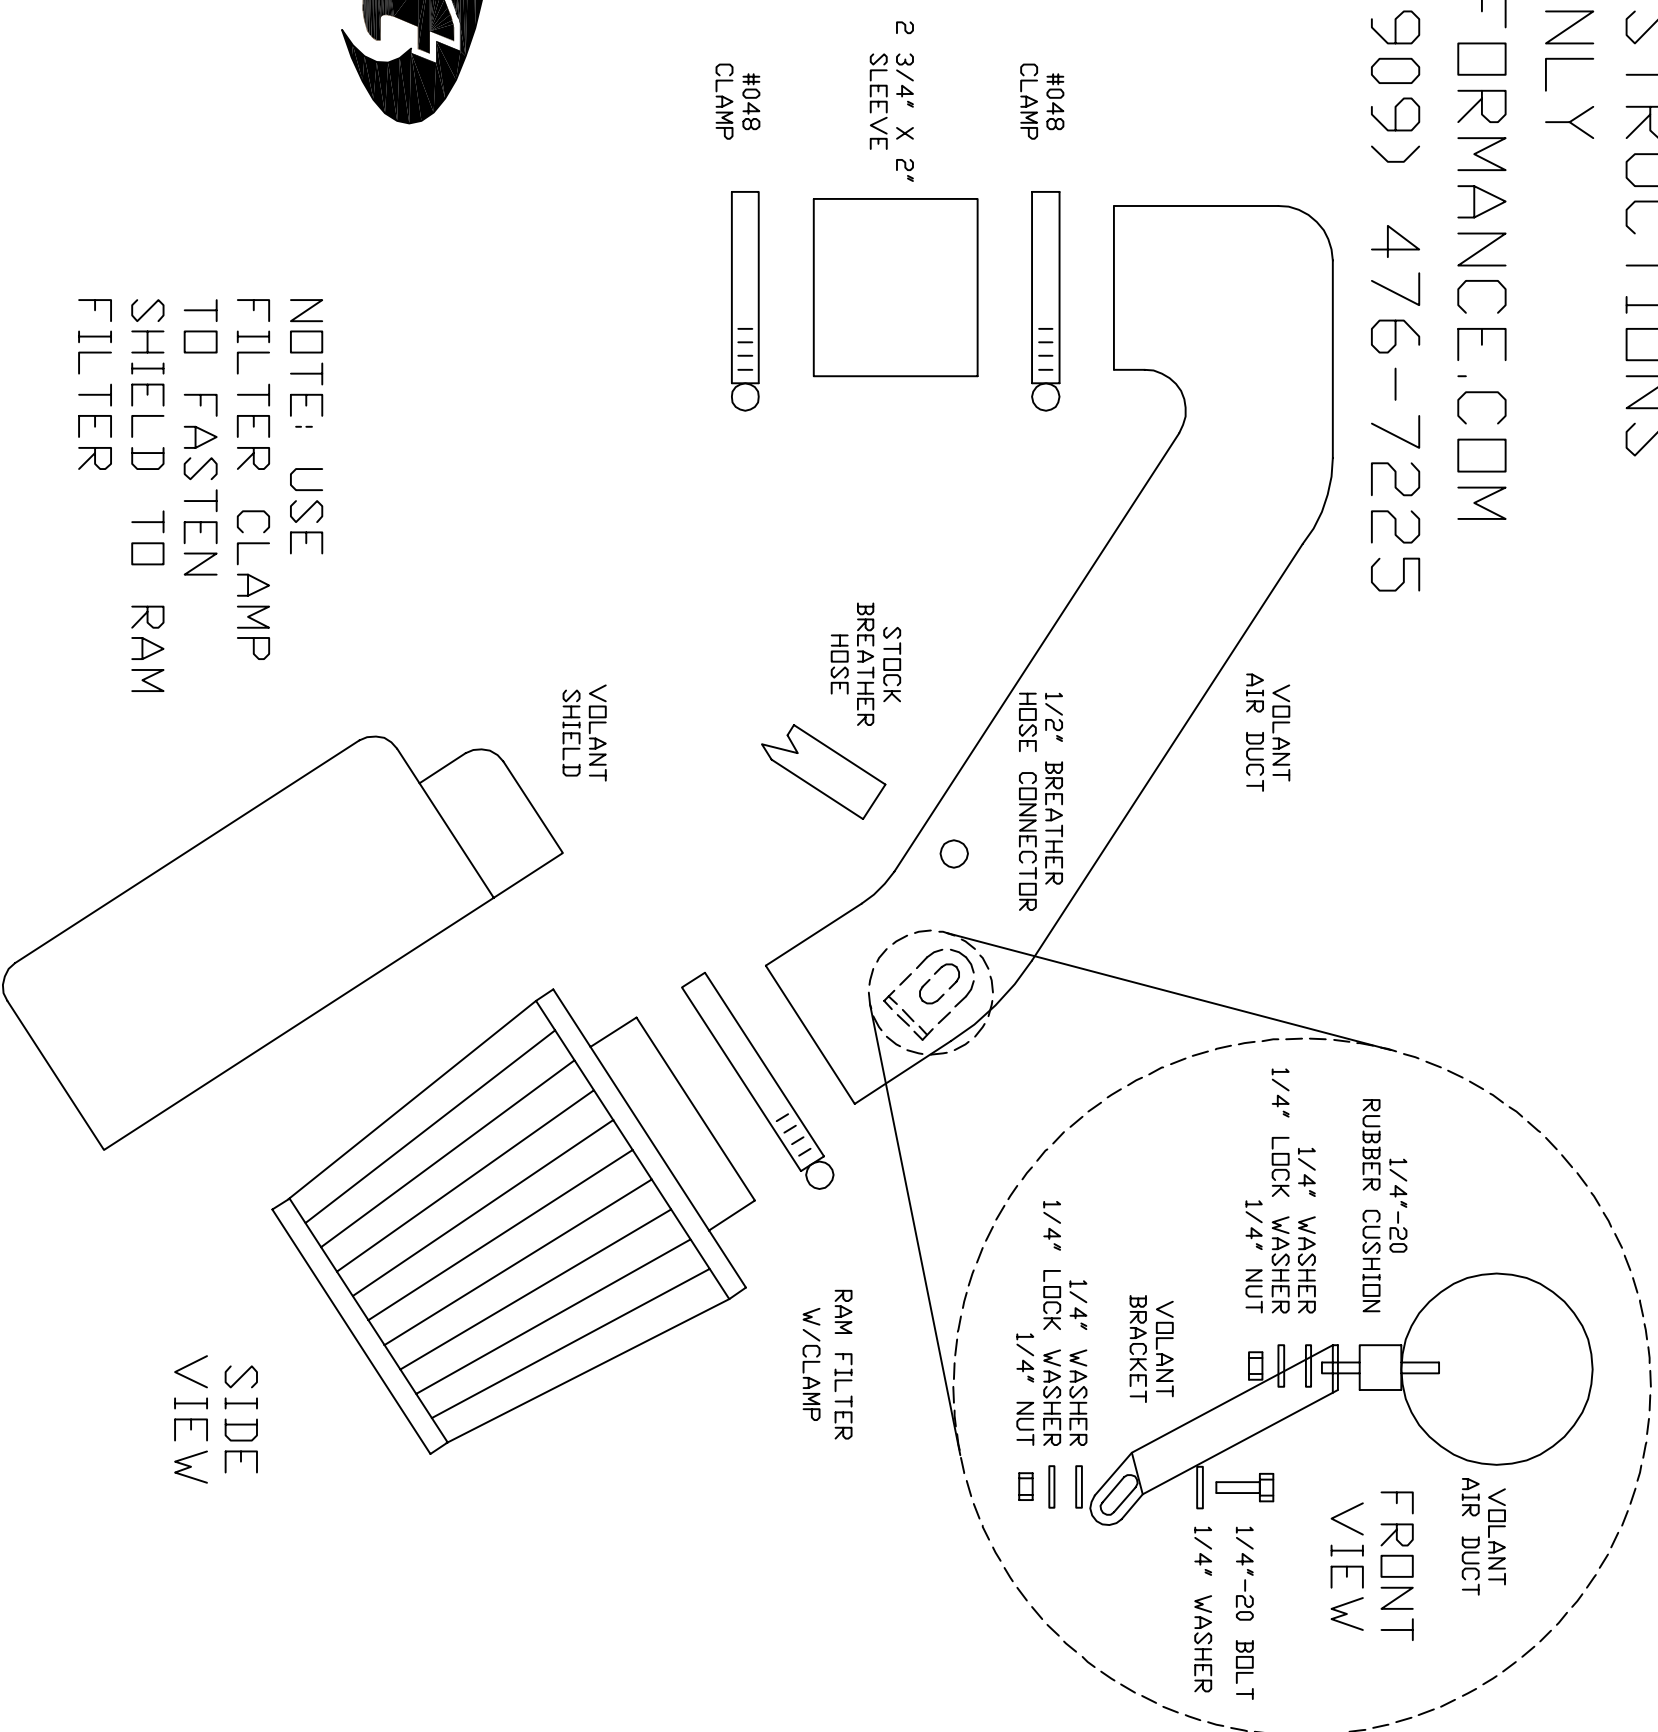

VOLANT AIR INTAKE SYSTEMS
 JEEP 91-00 4.0L CHEROKEE
 PART NO.: 27740

INSTALLATION INSTRUCTIONS
 OFF ROAD USE ONLY

WWW.VOLANTPERFORMANCE.COM

TECH SUPPORT: (909) 476-7225

JEEP 91-00 4.0L CHEROKEE	
1	VOLANT AIR DUCT
1	VOLANT SHIELD
1	RAM FILTER W/CLAMP
2	#048 CLAMPS
1	2 3/4" X 2" SLEEVE
2	1/4" NUT
2	1/4" LOCK WASHER
3	1/4" WASHER
1	1/4"-20 RUBBER CUSHION
1	1/4"-20 BOLT
1	VOLANT BRACKET

NOTE: USE
 FILTER CLAMP
 TO FASTEN
 SHIELD TO RAM
 FILTER