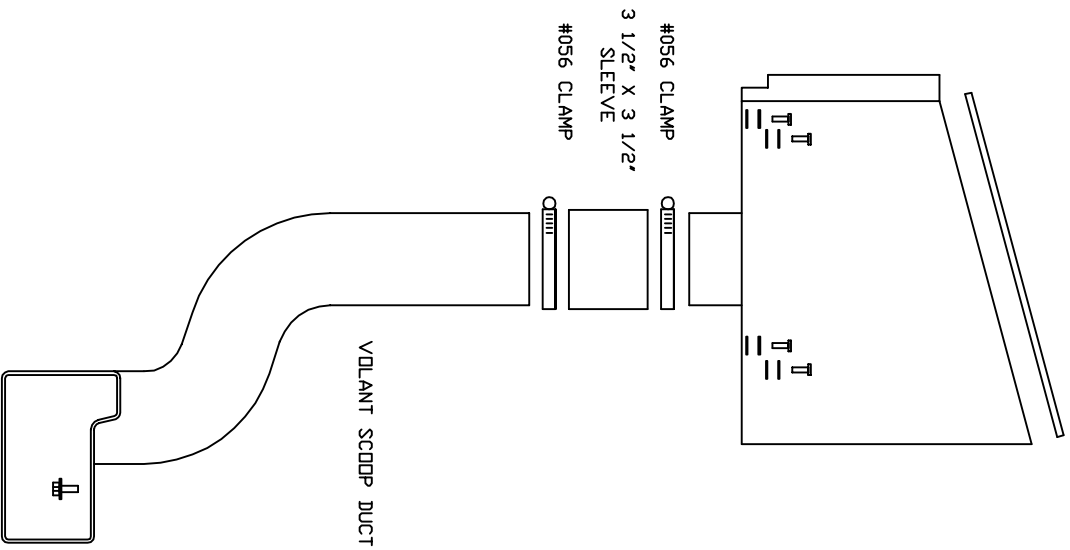

VOLANT AIR INTAKE SYSTEMS
 PART NO.: 35853
 INSTALLATION INSTRUCTIONS
 WWW.VOLANTPERFORMANCE.COM
 TECH SUPPORT: (909) 476-7225

35853 PARTS LIST	
1	VOLANT SCODP DUCT
1	3 1/2" X 3 1/2" SLEEVE
2	#056 CLAMPS

NOTE: VOLANT FILTER BOX
 NOT INCLUDED WITH
 1500 SERIES AIR SCODP

REMOVE STOCK BOLT FROM
 TOW HOOK. REATTACH TOW HOOK
 ALONG WITH THE VOLANT SCODP.