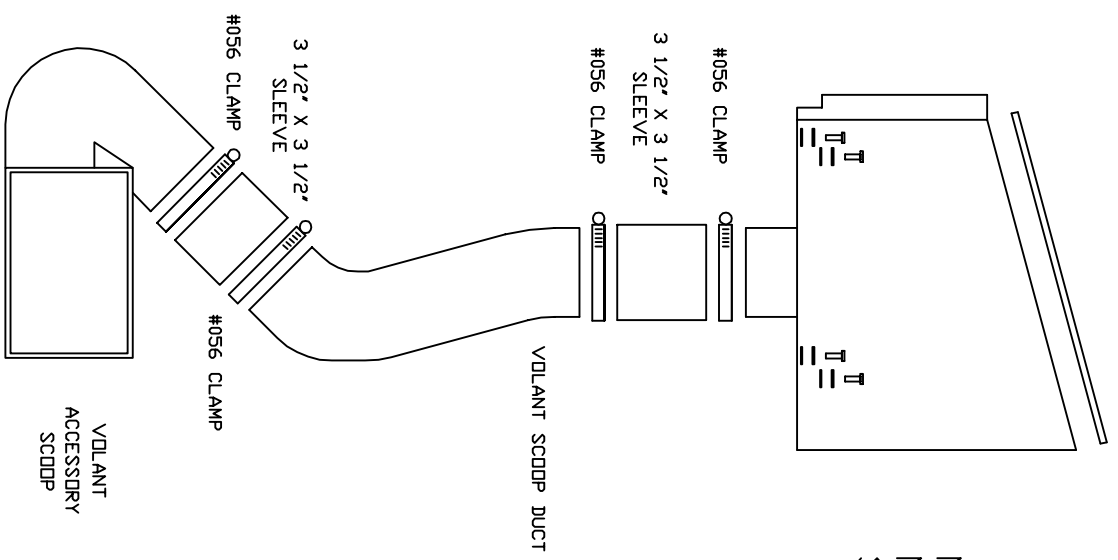

VOLANT AIR INTAKE SYSTEMS
 PART NO.: 35960
 INSTALLATION INSTRUCTIONS
 WWW.VOLANTPERFORMANCE.COM
 TECH SUPPORT: (909) 476-7225

35960 PARTS LIST	
1	VOLANT SCOOP DUCT
1	VOLANT ACCESSORY SCOOP
4	#056 CLAMPS
1	3 1/2' X 3 1/2' SLEEVE
1	3 1/2' X 2 1/2' SLEEVE

NOTE: VOLANT FILTER BOX
 NOT INCLUDED WITH PART NO. 35960
 SILVERADO SS SCOOP