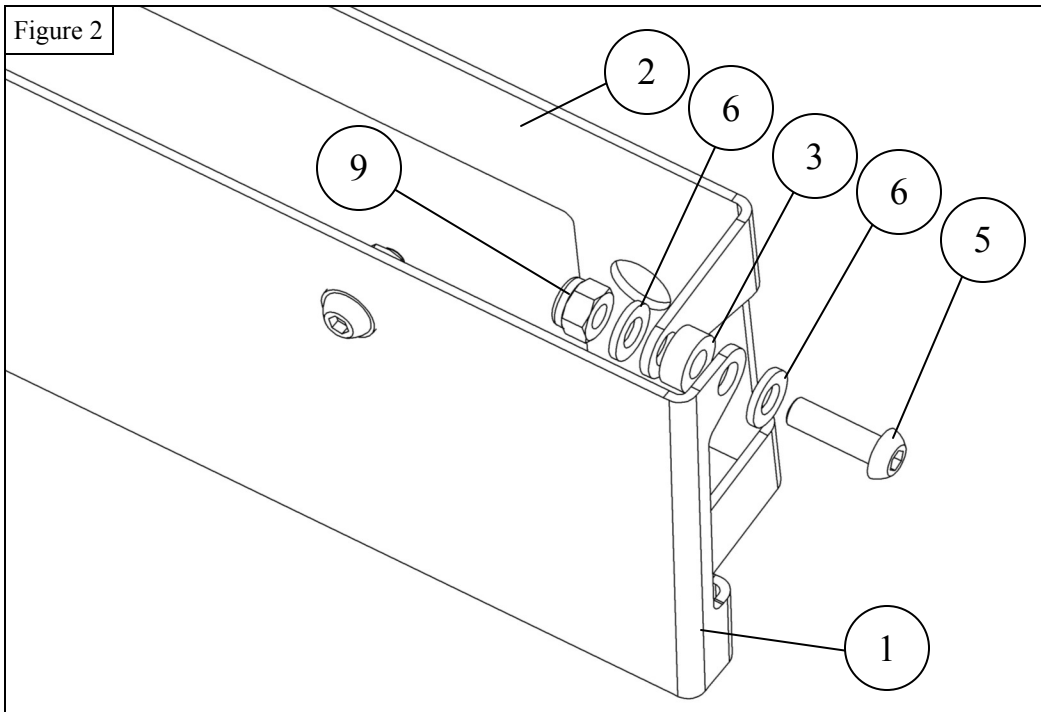

INSTALLATION INSTRUCTIONS

WINCH MOUNT LICENSE PLATE RELOCATOR

APPLICATION:

For Use With All Hawse Fairlead Winches

PART NUMBER:

46-20065

CONTENT			
ITEM	QUANTITY	DESCRIPTION	TOOLS NEEDED
1	1	LICENSE PLATE MOUNT	10MM SOCKET
2	1	FAIRLEAD MOUNT PLATE	10MM WRENCH
3	2	M6 NYLON SPACER	RATCHET
4	2	SHORT M6 BUTTON HEAD BOLT	TORQUE WRENCH
5	2	LONG M6 BUTTON HEAD BOLT	
6	8	M6 FLAT WASHER	
7	2	M6 SPLIT LOCK WASHER	
8	2	M6 HEX NUT	
9	2	M6 NYLOCK NUT	

2. Remove the fasteners attaching the fairlead to the winch tray.
3. Slip the Tray Side Mounting Bracket between fairlead and the winch tray. Re-attach the fairlead using the fairlead manufacturer's hardware. Adjust the fairlead and Tray Side Mounting Bracket as necessary then torque the fairlead hardware per the fairlead manufacturer's instructions. **See Figure 1**

4. Insert the Nylon Spacers between the Tray Side Mounting Bracket and the License Side Mounting Bracket. Loosely attach the License Side Mounting Bracket to the Tray Side Mounting Bracket using the supplied M6 hardware. **See Figure 2.**

Westin Automotive Products, Inc.
320 W. Covina Blvd
San Dimas, Ca. 91773

5. Check the swivel movement of the License Side Mounting Bracket. Tighten the M6 Nylock Nuts as necessary in order to create some resistance while allowing the bracket to swivel. The resistance will help maintain the License Side Mounting Bracket in the vertical position during winching. **Note: Do not Over tighten!**
6. Install the vehicle's license plate using the supplied M6 hardware (4, 6-8).
7. Check the operation of the unit. The hooks on the passenger side of the bracket should lock when pushed in the down position. To unlock push in on the front of the License Side Bracket while simultaneously pulling on it's side.