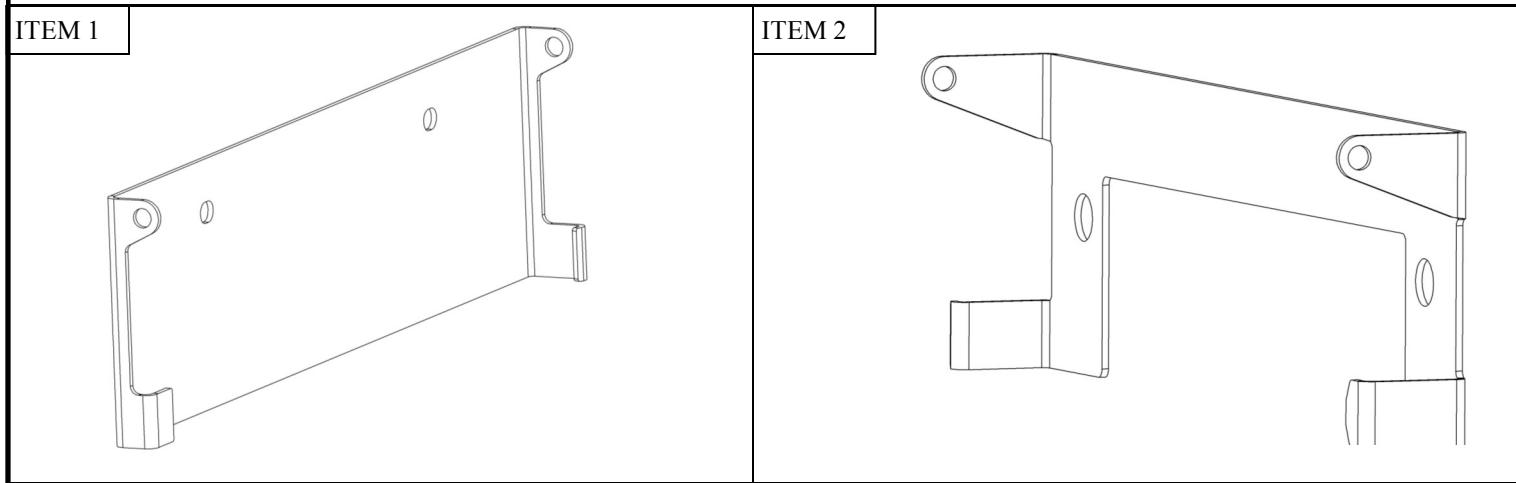

INSTALLATION INSTRUCTIONS

WINCH MOUNT LICENSE PLATE RELOCATOR

APPLICATION:

For Use With All Hawse Fairlead Winches

PART NUMBER:

46-20065

CONTENT			
ITEM	QUANTITY	DESCRIPTION	TOOLS NEEDED
1	1	LICENSE PLATE MOUNT	10MM SOCKET
2	1	FAIRLEAD MOUNT PLATE	10MM WRENCH
3	2	M6 NYLON SPACER	RATCHET
4	2	SHORT M6 BUTTON HEAD BOLT	TORQUE WRENCH
5	2	LONG M6 BUTTON HEAD BOLT	
6	8	M6 FLAT WASHER	
7	2	M6 SPLIT LOCK WASHER	
8	2	M6 HEX NUT	
9	2	M6 NYLOCK NUT	

ANTI-SEIZE LUBRICANT MUST BE USED ON ALL STAINLESS STEEL FASTENERS TO PREVENT THREAD DAMAGE AND GALLING

PROCEDURE

1. Remove contents from box, verify if all parts listed are present and free from damage.
  Carefully read and understand all instructions before attempting installation.
  Failure to identify damage before installation could lead to a rejection of any claim.