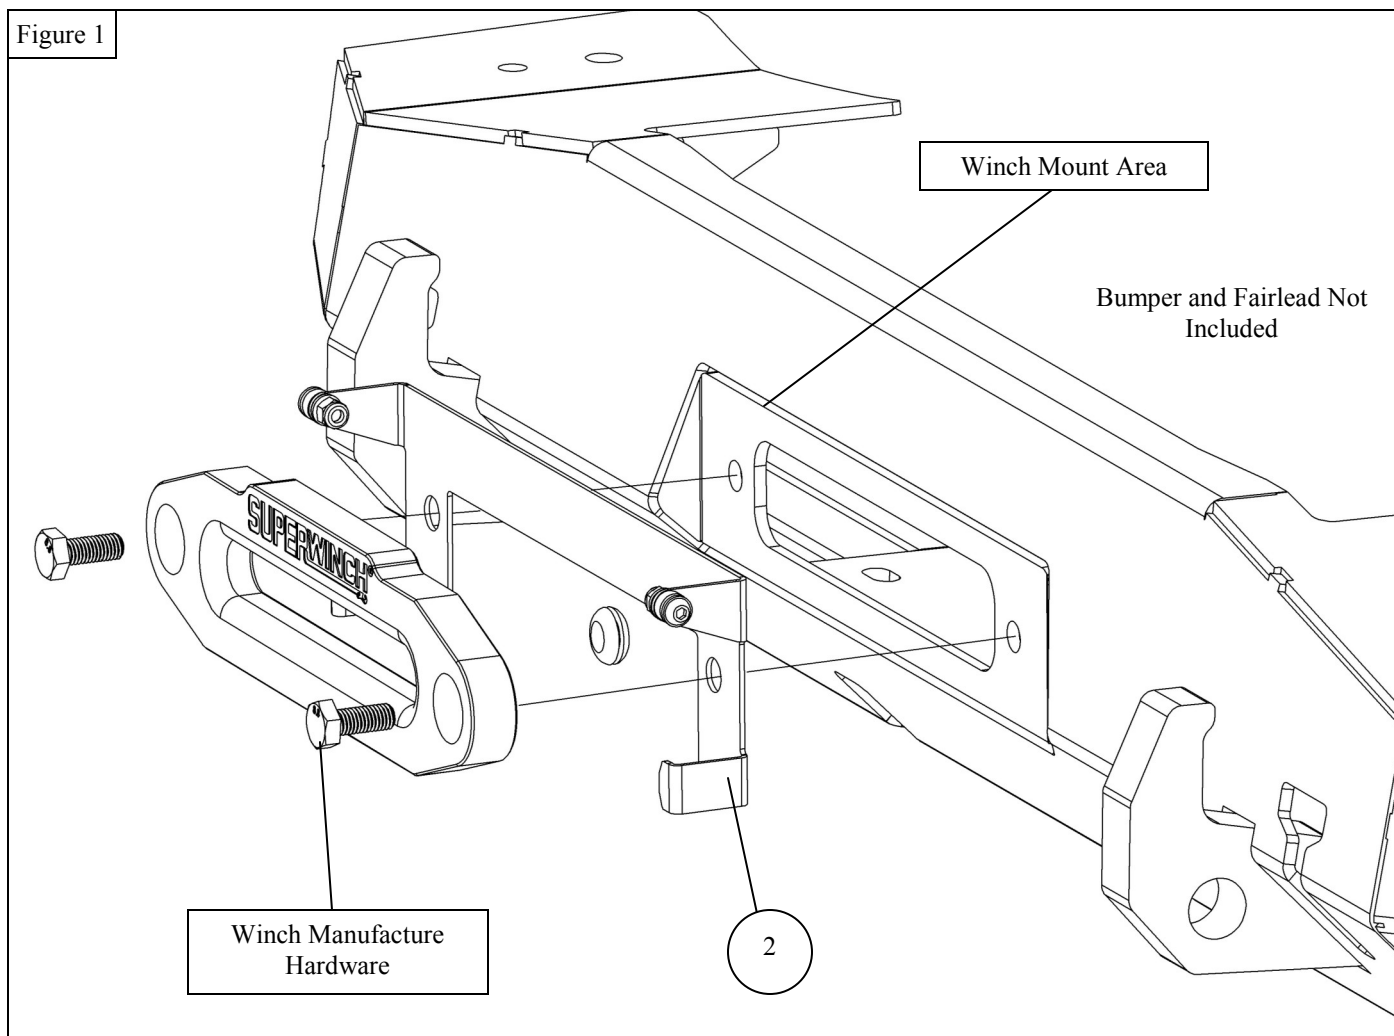

INSTALLATION INSTRUCTIONS

WINCH MOUNT LICENSE PLATE RELOCATOR

APPLICATION:

For Use With All Hawse Fairlead Winches

PART NUMBER:

46-20065

CONTENT			
ITEM	QUANTITY	DESCRIPTION	TOOLS NEEDED
1	1	LICENSE PLATE MOUNT	10MM SOCKET
2	1	FAIRLEAD MOUNT PLATE	10MM WRENCH
3	2	M6 NYLON SPACER	RATCHET
4	2	SHORT M6 BUTTON HEAD BOLT	TORQUE WRENCH
5	2	LONG M6 BUTTON HEAD BOLT	
6	8	M6 FLAT WASHER	
7	2	M6 SPLIT LOCK WASHER	
8	2	M6 HEX NUT	
9	2	M6 NYLOCK NUT	

2. Remove the fasteners attaching the fairlead to the winch tray.
3. Slip the Tray Side Mounting Bracket between fairlead and the winch tray. Re-attach the fairlead using the fairlead manufacturer's hardware. Adjust the fairlead and Tray Side Mounting Bracket as necessary then torque the fairlead hardware per the fairlead manufacturer's instructions. **See Figure 1**

4. Insert the Nylon Spacers between the Tray Side Mounting Bracket and the License Side Mounting Bracket. Loosely attach the License Side Mounting Bracket to the Tray Side Mounting Bracket using the supplied M6 hardware. **See Figure 2.**