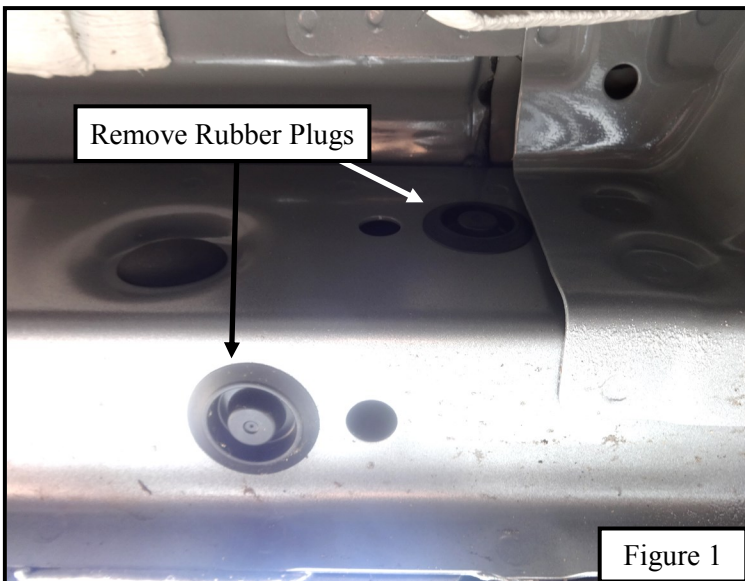

2. Remove the rubber plugs located on the rocker panel at each bracket mounting location. **See Figure 1.**
3. Locate (1) Mounting Bracket and loosely secure it to the rocker panel using the provided hardware: (2) M8 hex head bolt, (2) M8 flat washer, (2) M8 lock washer, and (2) M8 u-nut clip. **See Figure 2.**
4. Repeat **Step 3** for every other bracket mounting location. (**See Page 3 For Bracket Orientation**)