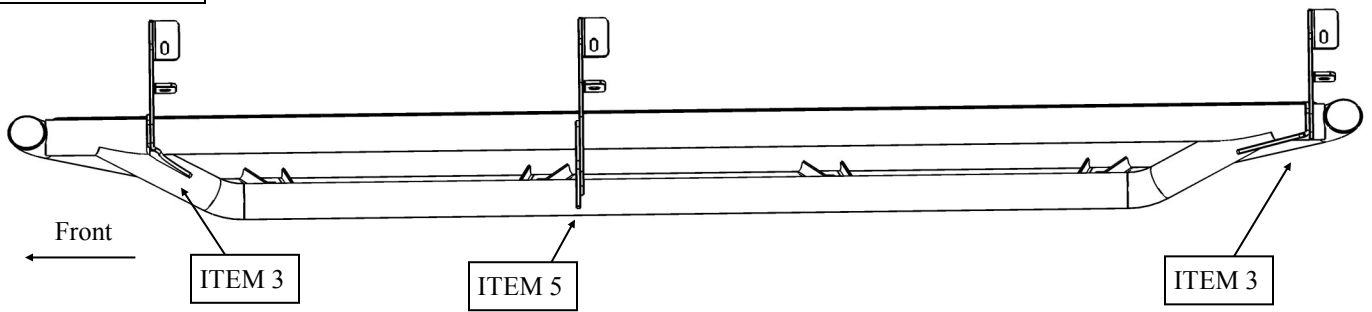

Driver Side Shown

Passenger Side Shown

INSTALLATION COMPLETE

CARE INSTRUCTIONS

- REGULAR WAXING IS RECOMMENDED. DO NOT USE ANY TYPE OF POLISH OR WAX THAT MAY CONTAIN ABRASIVES.
- STAINLESS STEEL PRODUCTS CAN BE CLEANED WITH MILD SOAP AND WATER. STAINLESS STEEL POLISH SHOULD BE USED TO POLISH SMALL SCRATCHES.
- GLOSS BLACK FINISHES SHOULD BE CLEANED WITH MILD SOAP AND WATER

WESTIN Westin Automotive Products, Inc.
320 W. Covina Blvd
San Dimas, Ca. 91773

Thank you for choosing Westin products
for additional installation assistance please call
Customer Service (800) 793-7846
www.westinautomotive.com