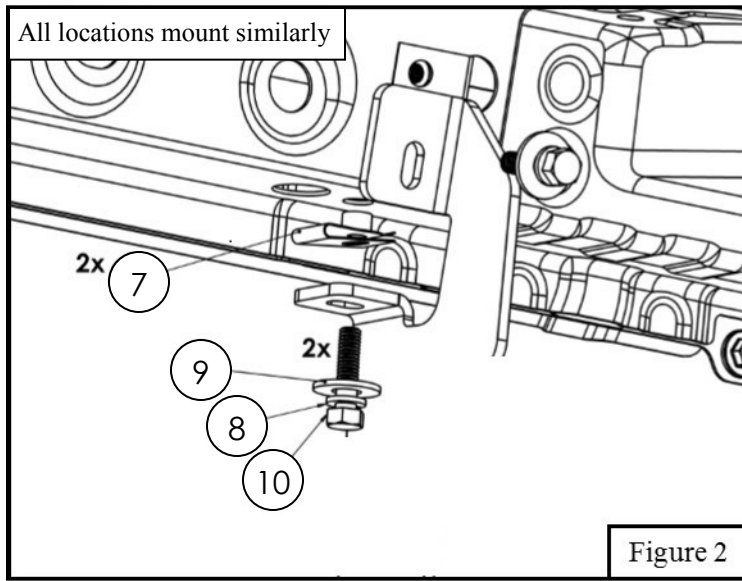

2. Remove the rubber plugs located on the rocker panel at each bracket mounting location. **See Figure 1.**
3. Locate (1) Mounting Bracket and loosely secure it to the rocker panel using the provided hardware: (2) M8 hex head bolt, (2) M8 flat washer, (2) M8 lock washer, and (2) M8 u-nut clip. **See Figure 2.**
4. Repeat **Step 3** for every other bracket mounting location. (**See Page 3 For Bracket Orientation**)