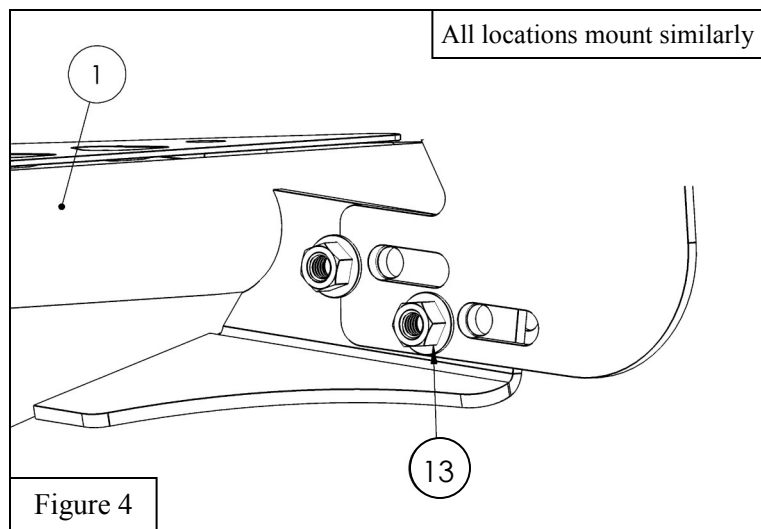

Westin Automotive Products, Inc.
320 W. Covina Blvd
San Dimas, Ca. 91773