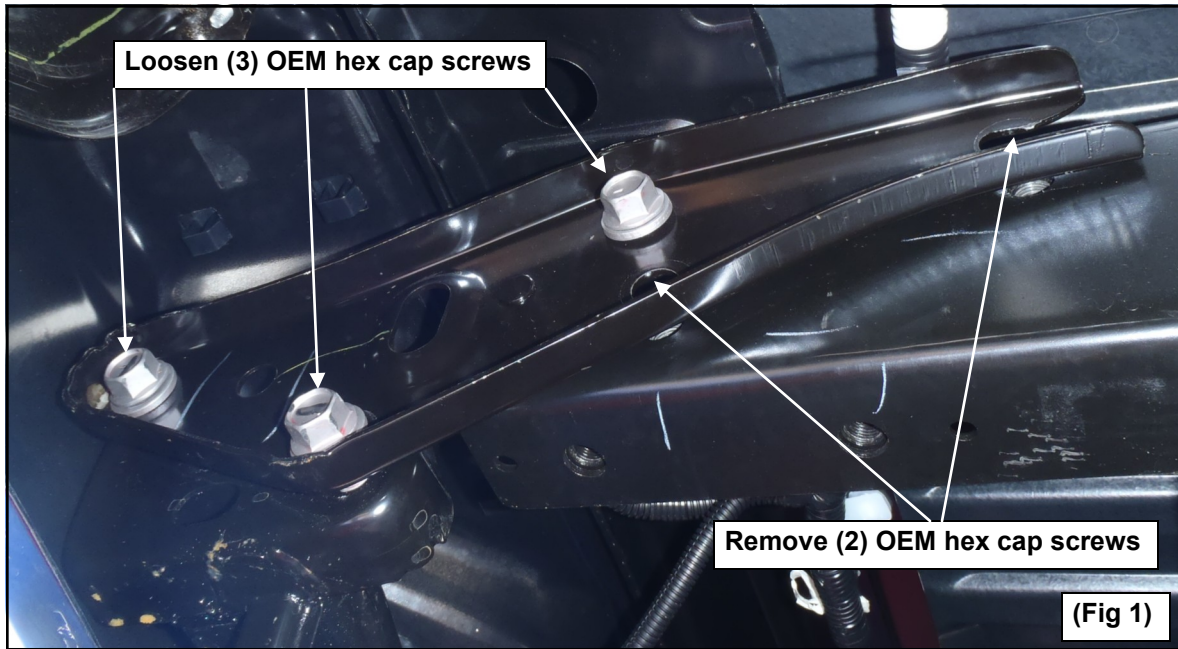

SIGNATURE OF QUALITY

AUTOMOTIVE PRODUCTS, INC.

INSTRUCTIONS—INSTRUCCIONES—CONSIGNES

CLASS III RECEIVER HITCH
APPLICATIONS: 2005-2013 TOYOTA TACOMA
APP PART # 65-1045

ITEM	QUANTITY	DESCRIPTION	TOOLS NEEDED
1	1	CLASS 3 HITCH ASSEMBLY	TORQUE WRENCH
2	4	SPACER PLATE	17MM SOCKET
3	4	M12 HEX CAP SCREW	18MM SOCKET
4	4	M12 FLAT WASHER	
5	4	M12 LOCK WASHER	

WARNING: Never exceed the capacity ratings shown on the receiver hitch or the tow vehicle. See your vehicle's owners guide for towing guidelines.

1. Remove contents from box, verify if all parts listed are present and free from damage. Carefully read and understand all instructions before attempting installation.
2. Loosen all five bumper bracket hex cap screws and remove the front two hex cap screws (fig 1). Repeat for both sides.
3. Install hitch assembly between bumper bracket and frame. Re-install and hand tighten the hex cap screws removed in step 2 (fig 2).
4. Install spacer plates between bumper bracket and frame on two rear hex cap screws and hand tighten (fig 3). Repeat for both sides.
5. Install the M12 cap screws (item 3), M12 lock washers (item 5) , and M12 flat washers (item 4) through the bottom bracket holes into the threaded holes in the bottom of the frame (fig 4).
6. Level and align hitch assembly and tighten all hardware at this time (fig 5). Torque OEM hex cap screws to 75-80 ft-lbs and M12 hardware to 75-80 ft-lbs.

NOTICE: This product complies with all safety specifications and requirements defined for V.E.S.C. regulation V-5 & SAE J684

CARE INSTRUCTIONS

- BLACK FINISHES SHOULD BE CLEANED WITH MILD SOAP AND WATER

Westin Automotive Products, Inc.
320 Covina Blvd
San Dimas, Ca. 91773

Thank You for choosing Westin products
For Additional installation assistance please call
Customer service (800) 793-7846
www.westinautomotive.com

Westin Automotive Products, Inc.
320 Covina Blvd
San Dimas, Ca. 91773

Thank You for choosing Westin products
For Additional installation assistance please call
Customer service (800) 793-7846
www.westinautomotive.com