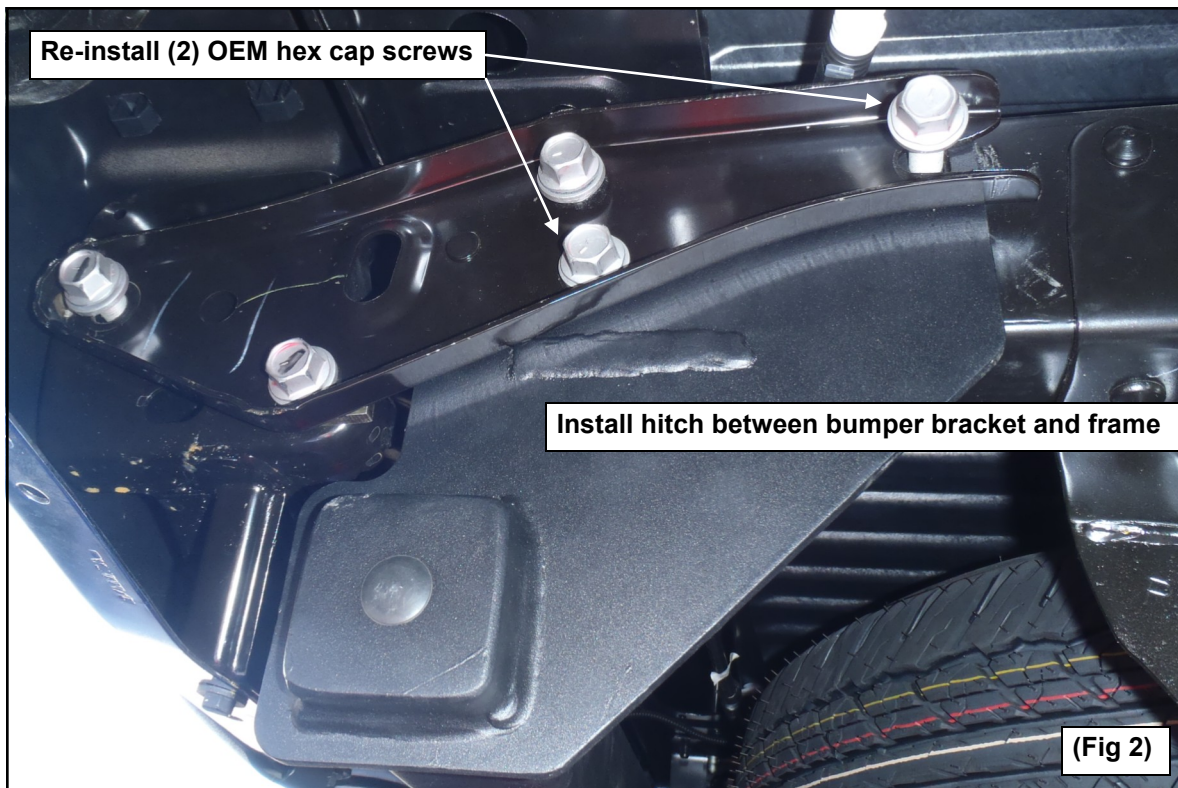

SIGNATURE OF QUALITY

AUTOMOTIVE PRODUCTS, INC.

INSTRUCTIONS—INSTRUCCIONES—CONSIGNES

CLASS III RECEIVER HITCH
APPLICATIONS: 2005-2013 TOYOTA TACOMA
APP PART # 65-1045

ITEM	QUANTITY	DESCRIPTION	TOOLS NEEDED
1	1	CLASS 3 HITCH ASSEMBLY	TORQUE WRENCH
2	4	SPACER PLATE	17MM SOCKET
3	4	M12 HEX CAP SCREW	18MM SOCKET
4	4	M12 FLAT WASHER	
5	4	M12 LOCK WASHER	

WARNING: Never exceed the capacity ratings shown on the receiver hitch or the tow vehicle. See your vehicle's owners guide for towing guidelines.

1. Remove contents from box, verify if all parts listed are present and free from damage. Carefully read and understand all instructions before attempting installation.
2. Loosen all five bumper bracket hex cap screws and remove the front two hex cap screws (fig 1). Repeat for both sides.
3. Install hitch assembly between bumper bracket and frame. Re-install and hand tighten the hex cap screws removed in step 2 (fig 2).
4. Install spacer plates between bumper bracket and frame on two rear hex cap screws and hand tighten (fig 3). Repeat for both sides.
5. Install the M12 cap screws (item 3), M12 lock washers (item 5) , and M12 flat washers (item 4) through the bottom bracket holes into the threaded holes in the bottom of the frame (fig 4).
6. Level and align hitch assembly and tighten all hardware at this time (fig 5). Torque OEM hex cap screws to 75-80 ft-lbs and M12 hardware to 75-80 ft-lbs.

NOTICE: This product complies with all safety specifications and requirements defined for V.E.S.C. regulation V-5 & SAE J684

CARE INSTRUCTIONS

- BLACK FINISHES SHOULD BE CLEANED WITH MILD SOAP AND WATER

Westin Automotive Products, Inc.
320 Covina Blvd
San Dimas, Ca. 91773

Thank You for choosing Westin products
For Additional installation assistance please call
Customer service (800) 793-7846
www.westinautomotive.com

Westin Automotive Products, Inc.
320 Covina Blvd
San Dimas, Ca. 91773

Thank You for choosing Westin products
For Additional installation assistance please call
Customer service (800) 793-7846
www.westinautomotive.com