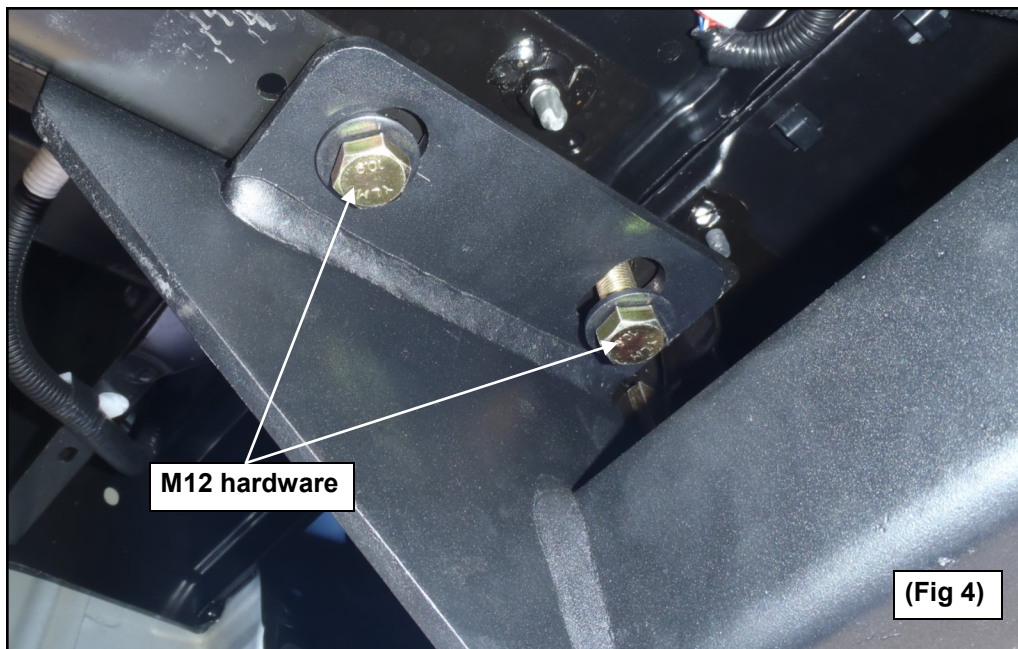

Westin Automotive Products, Inc.
320 Covina Blvd
San Dimas, Ca. 91773

Thank You for choosing Westin products
For Additional installation assistance please call
Customer service (800) 793-7846
www.westinautomotive.com