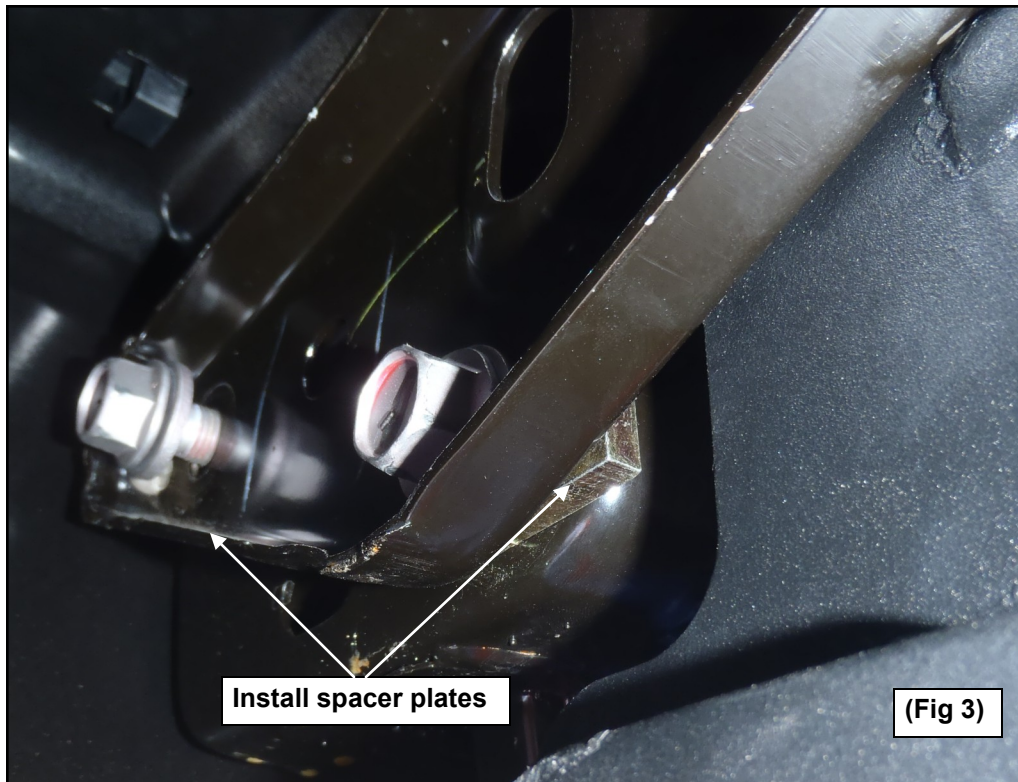

Westin Automotive Products, Inc.
320 Covina Blvd
San Dimas, Ca. 91773

Thank You for choosing Westin products
For Additional installation assistance please call
Customer service (800) 793-7846
www.westinautomotive.com